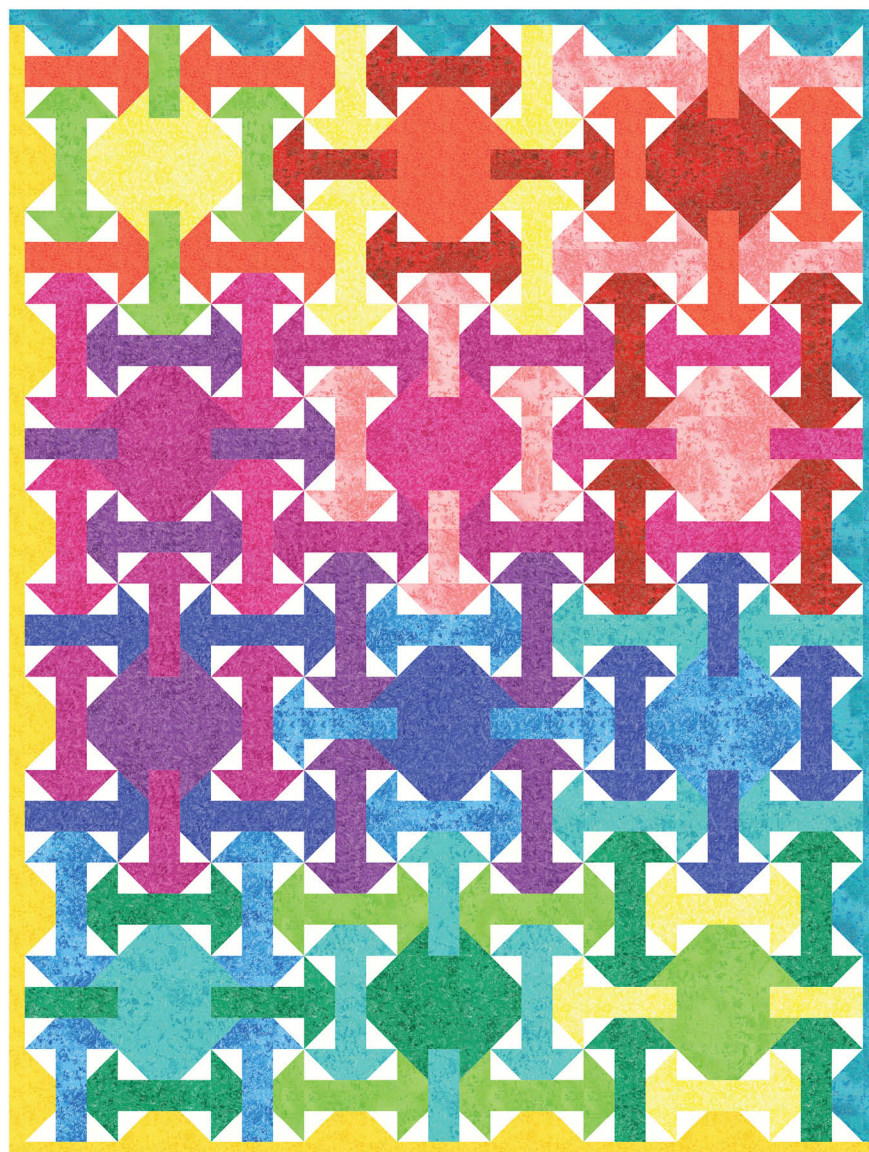

LABYRINTH QUILT

SIZE: 56"W X 74"H | LEVEL: BEGINNER

PATTERN BY: COLOURWERX

COMMERCIAL PATTERN AVAILABLE AT WWW.COLOURWERX.COM & CHECKER DISTRIBUTORS

FAIRY
FROST

*THIS IS A DIGITAL REPRESENTATION OF THE QUILT TOP. FABRIC MAY VARY.

FABRIC REQUIREMENTS FOR 1 KIT:

SKU	YARDAGE PER QUILT
CM0376-BEACON	1/2 YARD
CM0376-CELERY	1/2 YARD
CM0376-CITRUS	1/2 YARD
CM0376-CLEMENTINE	1/2 YARD
CM0376-CRANBERRY	1/2 YARD
CM0376-FLOWER	1/2 YARD
CM0376-GERANIUM	1/2 YARD
CM0376-GRASS	1/2 YARD
CM0376-HYACINTH	1/2 YARD
CM0376-VENUS	1/2 YARD
CM0376-WHIRLPOOL	1/2 YARD
CM0376-WILDBERRY	1/2 YARD
CM0376-SUNNY*	1 YARD
CM0376-TEAL*	1 YARD
CM0376-WHIRLPOOL**	5 YARDS

WIDE BACK

108 INCH WIDE BACK COTTON

PAIR OUR WIDE BACK
**WBX10060-BLUSH
FRESCO**

WITH THIS PROJECT! USE
2 YARDS FOR BACKING

*IMAGE SHOWN NOT TRUE TO SCALE

*INCLUDES BINDING | **BACKING

WWW.MICHAELMILLERFABRICS.COM | INFO@MICHAELMILLERFABRICS.COM | 212.704.0774

michael miller FABRICS