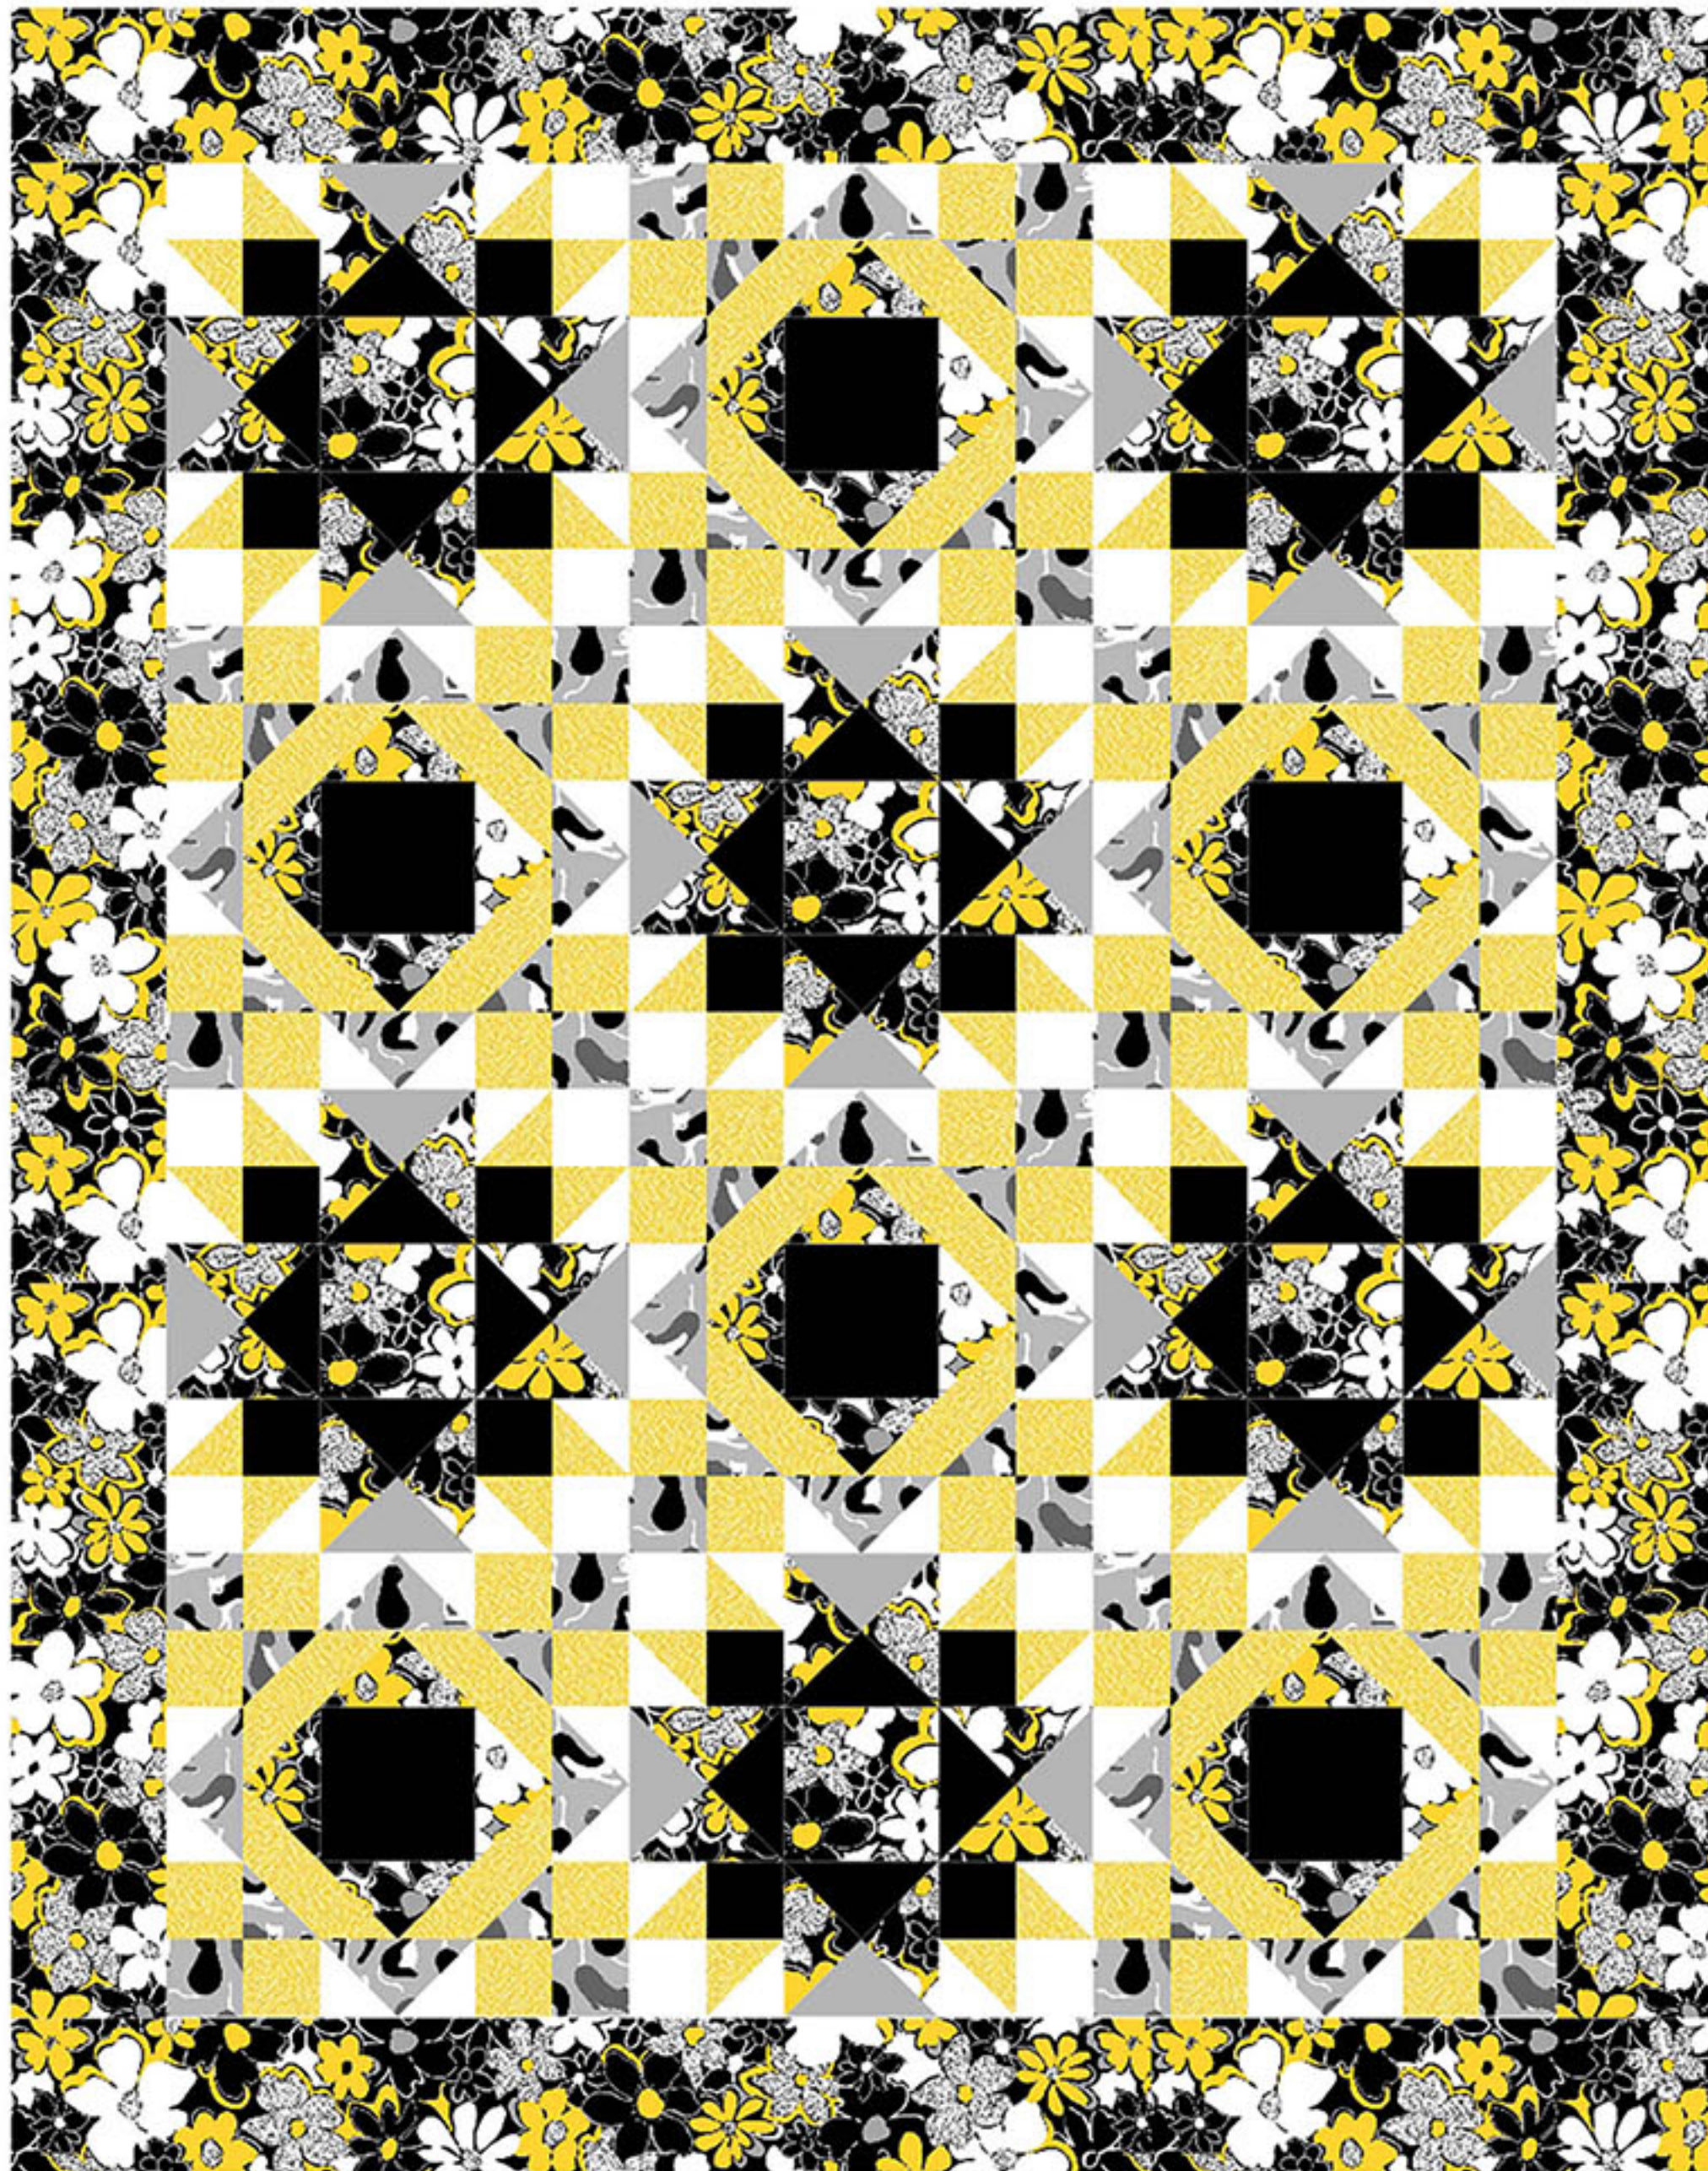

HUG LIFE QUILT

SIZE: 44" W X 56" H | LEVEL: ADVANCED BEGINNER

PATTERN BY: BEAQUILTER

COMMERCIAL PATTERN AVAILABLE AT WWW.BEAQUILTER.COM

*THIS IS A DIGITAL REPRESENTATION OF THE QUILT TOP. FABRIC MAY VARY.

WIDE BACK

108 INCH WIDE BACK COTTON

PAIR OUR WIDE BACK

**WBX9414-SMOKE
WATERCOLORS**

WITH THIS PROJECT! USE
1 1/2 YARDS FOR BACKING

*IMAGE SHOWN NOT TRUE TO SCALE

FABRIC REQUIREMENTS FOR 1 KIT:

SKU	YARDAGE PER QUILT
CX11810-BLACK	1 1/2 YARDS
CX11812-GRAY	1/2 YARD
SC5333-BRIGHT WHITE	1/2 YARD
SC5333-NICKEL	1/4 YARD
SC5333-BLACK	1/2 YARD
CX11816-YELLOW	3/4 YARD
CX11814-YELLOW*	1/2 YARD
CX11811-GRAY**	3 1/4 YARDS