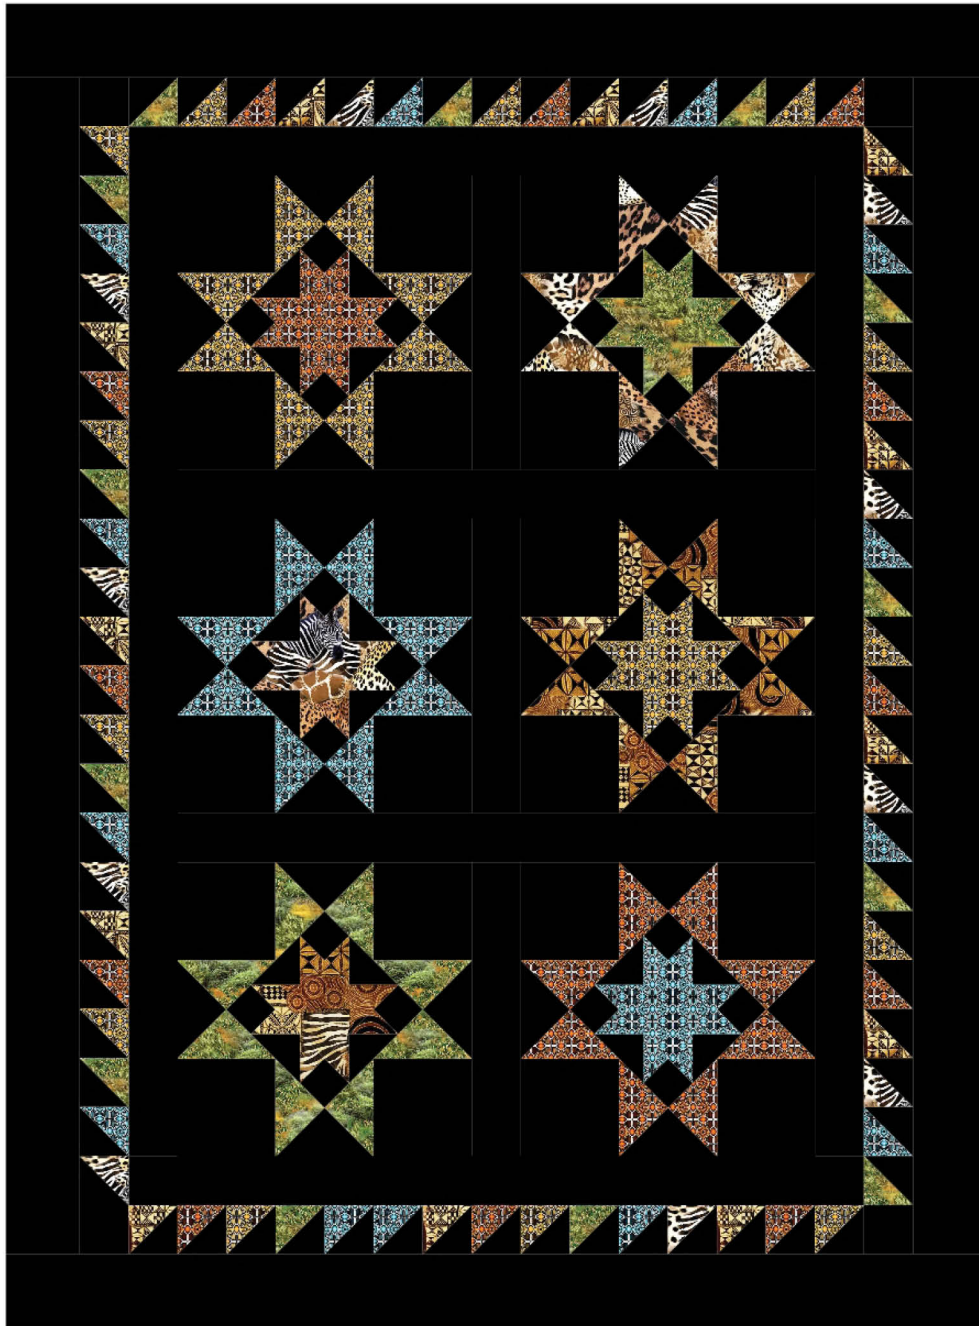

FRUIT BASKET QUILT

SIZE: 40"W X 54"H | LEVEL: BEGINNER | PATTERN BY: BEAQUILTER
 COMMERCIAL PATTERN AVAILABLE AT WWW.BEAQUILTER.COM

*THIS IS A DIGITAL REPRESENTATION OF THE QUILT TOP. FABRIC MAY VARY.

FABRIC REQUIREMENTS FOR 1 KIT:

SKU	YARDAGE PER QUILT
DCX11953-SAND	1/4 YARD
DCX11953-SUNSET	1/4 YARD
DCX11952-UMBER	1/4 YARD
DCX11949-UMBER	1/4 YARD
DCX11953-DAWN	1/4 YARD
DCX11947-UMBER	1/4 YARD
SC5333-BLACK*	2 1/2 YARDS
DCX11950-SAND**	3 YARDS

WIDE BACK

108 INCH WIDE BACK COTTON

PAIR OUR WIDE BACK
**WBX10060-PARCHMENT
 FRESCO**

WITH THIS PROJECT! USE
1 1/2 YARDS FOR BACKING
 *IMAGE SHOWN NOT TRUE TO SCALE

*INCLUDES BINDING | **BACKING