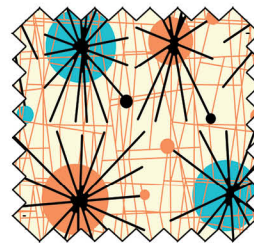

UNDER THE STARS QUILT

SIZE: 76"W X 76"H | LEVEL: INTERMEDIATE

PATTERN BY: PROJECT HOUSE 360

FREE PATTERN AVAILABLE AT WWW.MICHAELMILLERFABRICS.COM

*THIS IS A DIGITAL REPRESENTATION OF THE QUILT TOP. FABRIC MAY VARY.

FABRIC REQUIREMENTS FOR 1 KIT:

SKU	YARDAGE PER QUILT
DCX12088-BLUE	1 1/8 YARDS
CX10410-WHITE	2 1/4 YARDS
CX12086-DUSK*	2 YARDS
DCX12087-MULTI	3/4 YARD
DCX12083-BLUE	2 3/4 YARDS
DCX12083-BLUE**	4 3/4 YARDS

*INCLUDES BINDING | **BACKING

WIDE BACK

108 INCH WIDE BACK COTTON

PAIR OUR WIDE BACK

WBX5440-VANILLA

ATOMIC

WITH THIS PROJECT! USE

2 1/2 YARDS FOR BACKING
*IMAGE SHOWN NOT TRUE TO SCALE