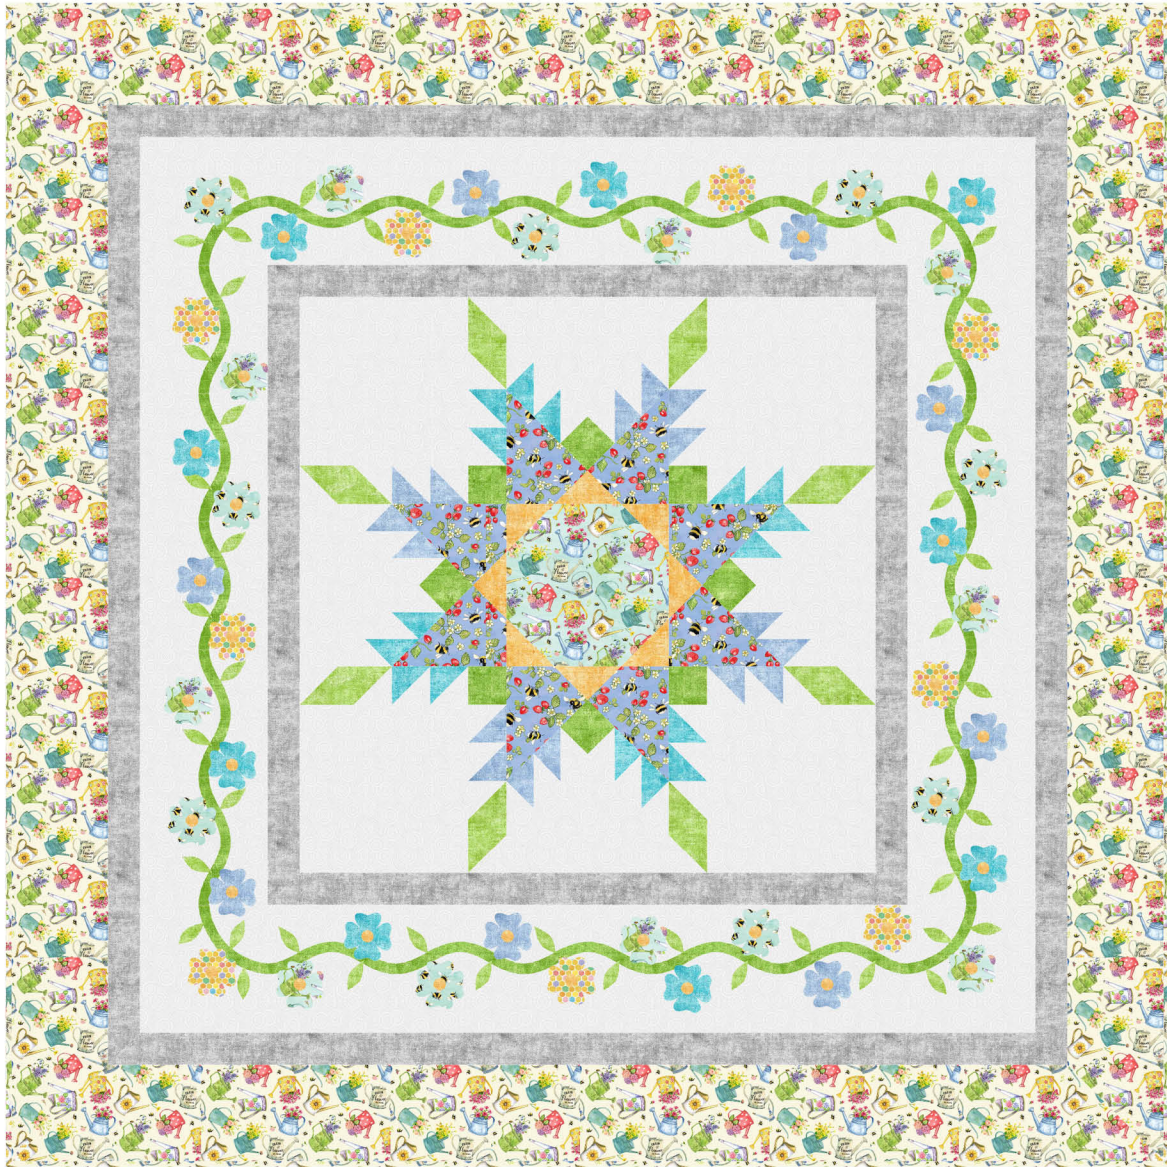

# HUNNY FUN QUILT

SIZE: 72"W X 72"H | LEVEL: INTERMEDIATE

PATTERN BY: PROJECT HOUSE 360

FREE PATTERN AVAILABLE AT [WWW.MICHAELMILLERFABRICS.COM](http://WWW.MICHAELMILLERFABRICS.COM)

\*THIS IS A DIGITAL REPRESENTATION OF THE QUILT TOP. FABRIC MAY VARY.

## FABRIC REQUIREMENTS FOR 1 KIT:

SKU	YARDAGE PER QUILT
CX10406-WHITE	2 3/4 YARDS
DCX10060-LIME	1/2 YARD
DCX10060-PEAR	1 YARD
DDC11997-LILAC	3/8 YARD
DCX10060-POWDER	1/2 YARD
DCX10060-ICE BLUE	1/2 YARD
DCX10060-CLEMENTINE	3/8 YARD
DDC12004-MINT	1/2 YARD
DCX10060-CLOUD	1 YARD
DDC12004-CREAM*	2 1/4 YARDS
DDC11998-MINT	1/4 YARD
DDC11999-MULTI	1/4 YARD
DDC12001-MULTI**	4 1/2 YARDS

## WIDE BACK

108 INCH WIDE BACK COTTON

PAIR OUR WIDE BACK

**WBX10060-POWDER**

**FRESCO**

WITH THIS PROJECT! USE  
**2 1/2 YARDS** FOR BACKING

\*IMAGE SHOWN NOT TRUE TO SCALE