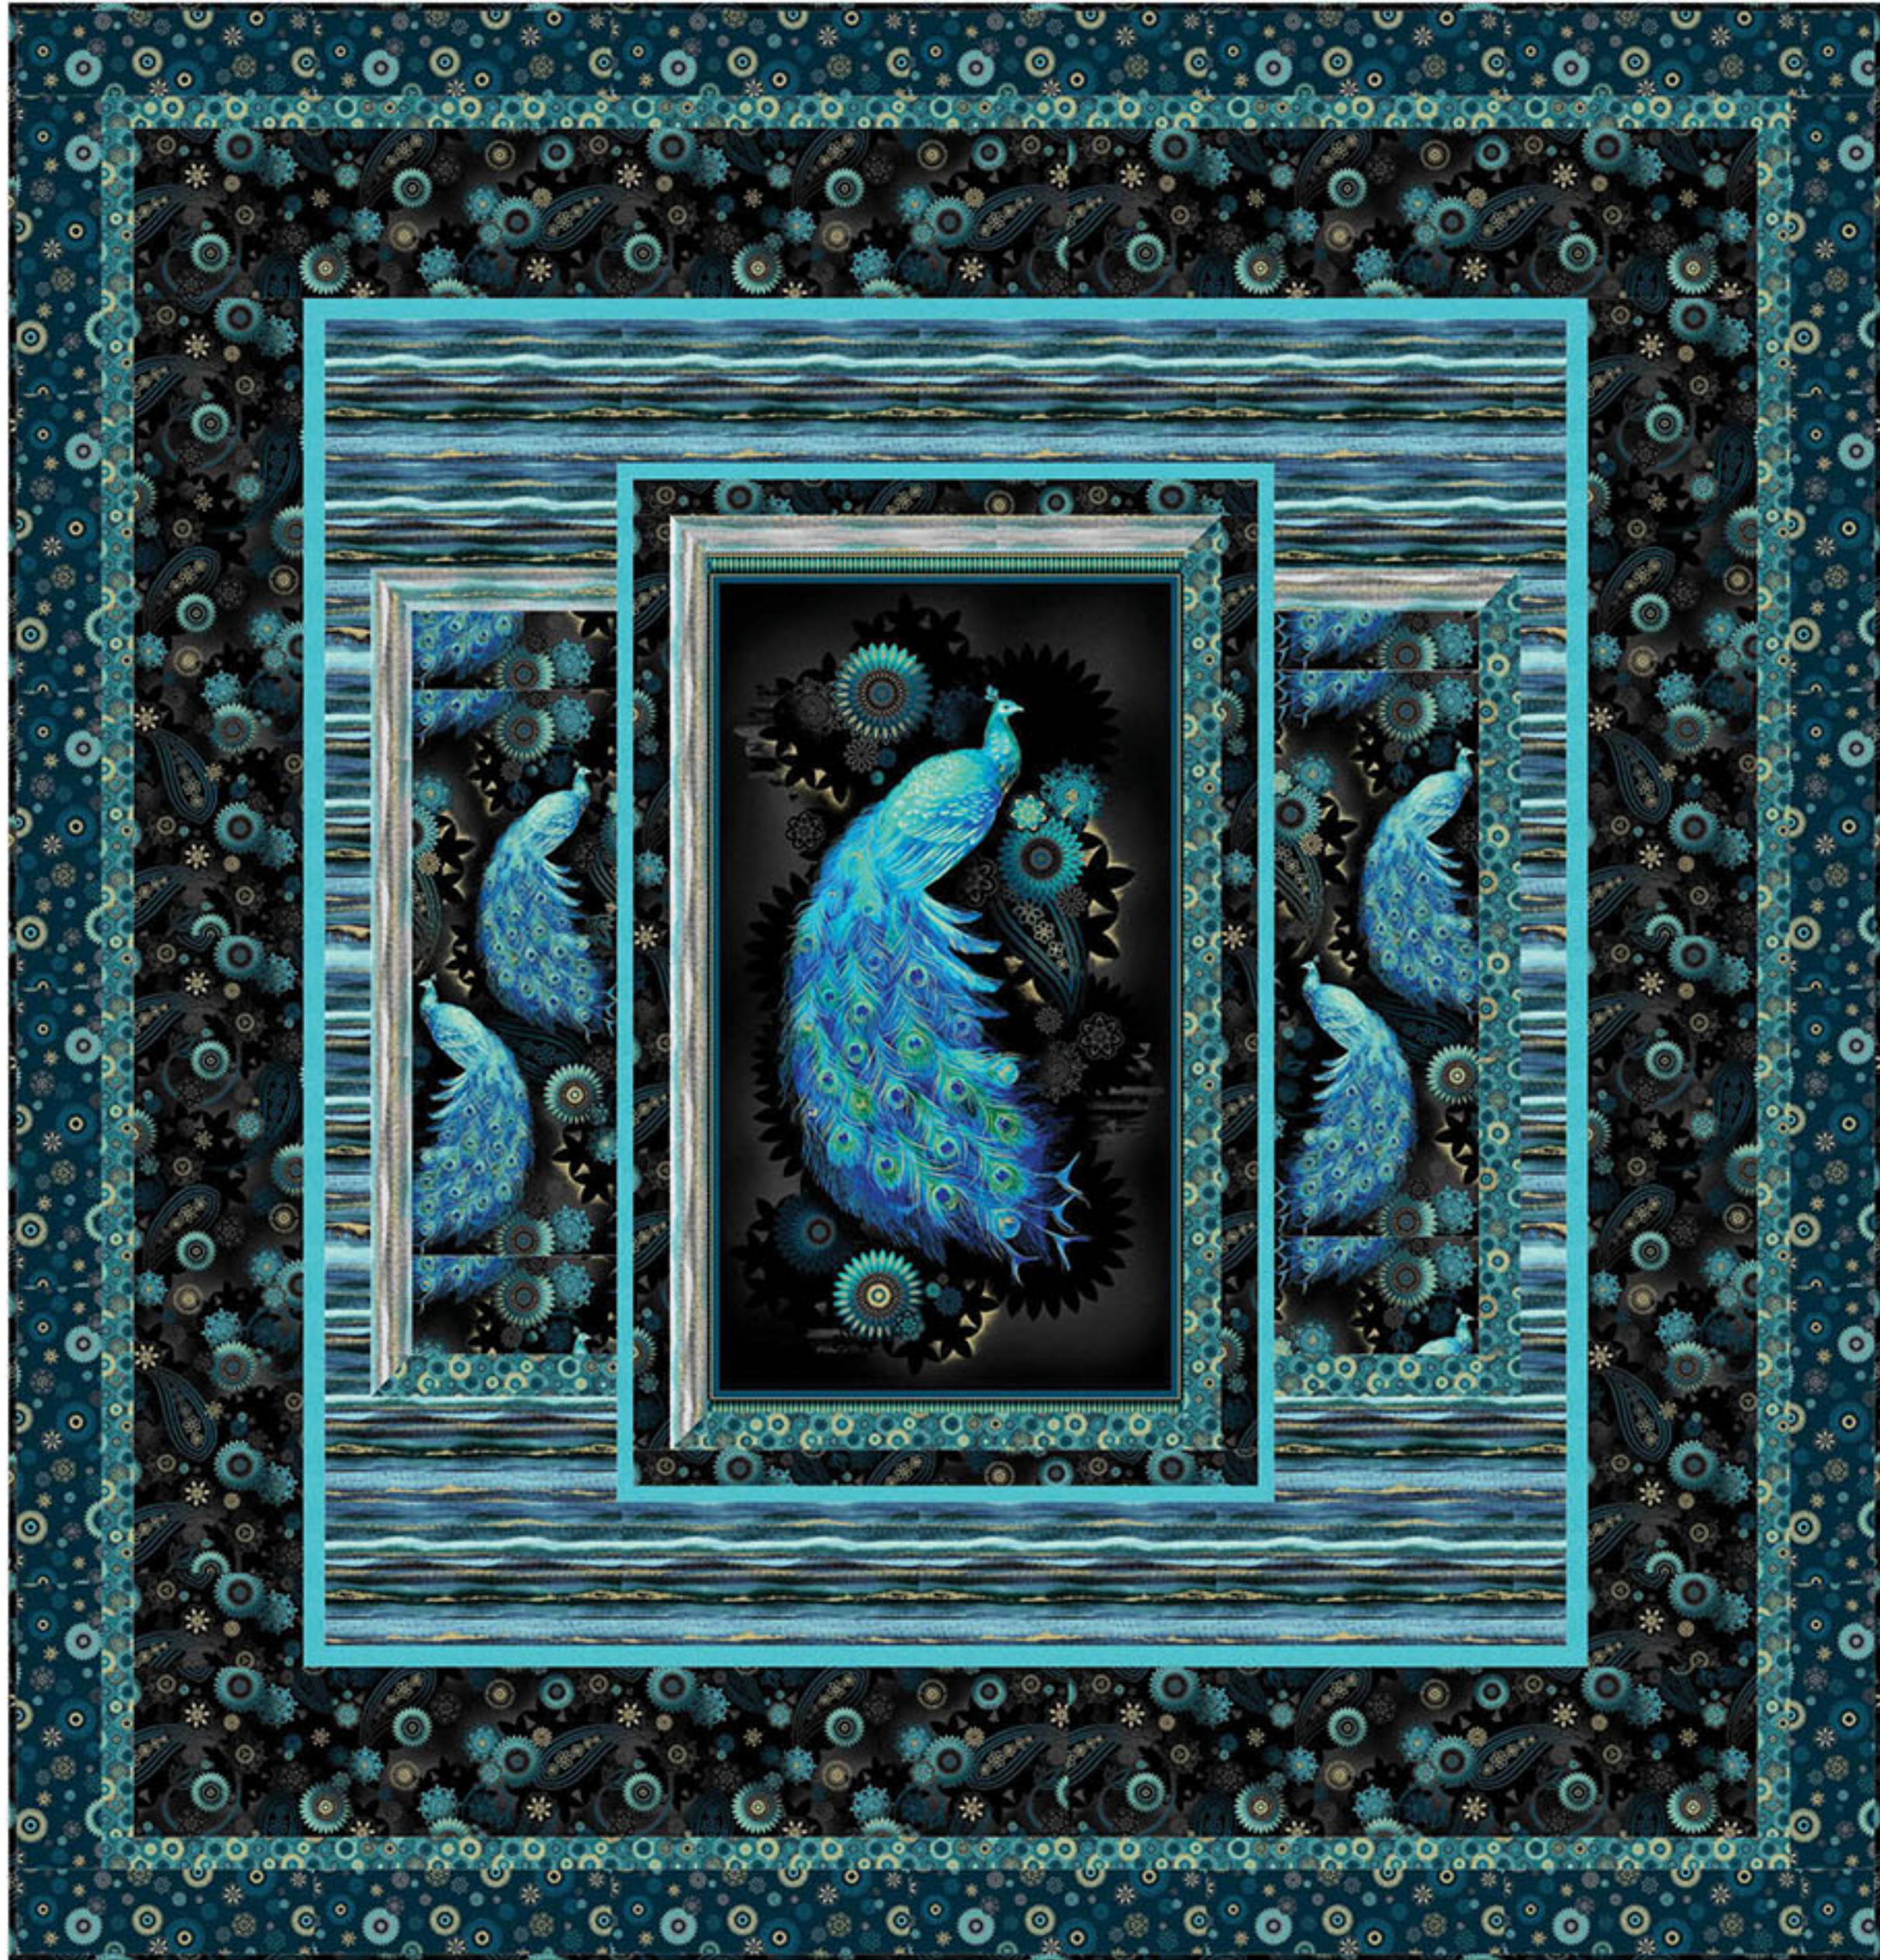

COLORFUL SILENCE QUILT

SIZE: 88"W X 92"H | LEVEL: CONFIDENT BEGINNER

PATTERN BY: THE FABRIC ADDICT

COMMERCIAL PATTERN AVAILABLE AT WWW.THEFABRICADDICT.NET
& CHECKER DISTRIBUTORS

*THIS IS A DIGITAL REPRESENTATION OF THE QUILT TOP. FABRIC MAY VARY.

FABRIC REQUIREMENTS FOR 1 KIT:	
SKU	YARDAGE PER QUILT
CM11849-BLACK	2/3 YARD (1 PANEL)
CM11850-BLUE	2/3 YARD
CM11854-TURQUOISE	3/8 YARD
CM11853-TEAL	1/2 YARD
CM11851-BLACK*	3 YARDS
SC5333-LUNA	5/8 YARD
CM11854-TEAL	1 3/4 YARDS
CM11852-DARK TEAL	1 1/4 YARDS
CM11855-BLACK**	6 3/4 YARDS

*INCLUDES BINDING | **BACKING

WIDE BACK
108 INCH WIDE BACK COTTON

PAIR OUR WIDE BACK
WBX11543-GOLD
COLOR CRUSH
WITH THIS PROJECT! USE
3 YARDS FOR BACKING

*IMAGE SHOWN NOT TRUE TO SCALE