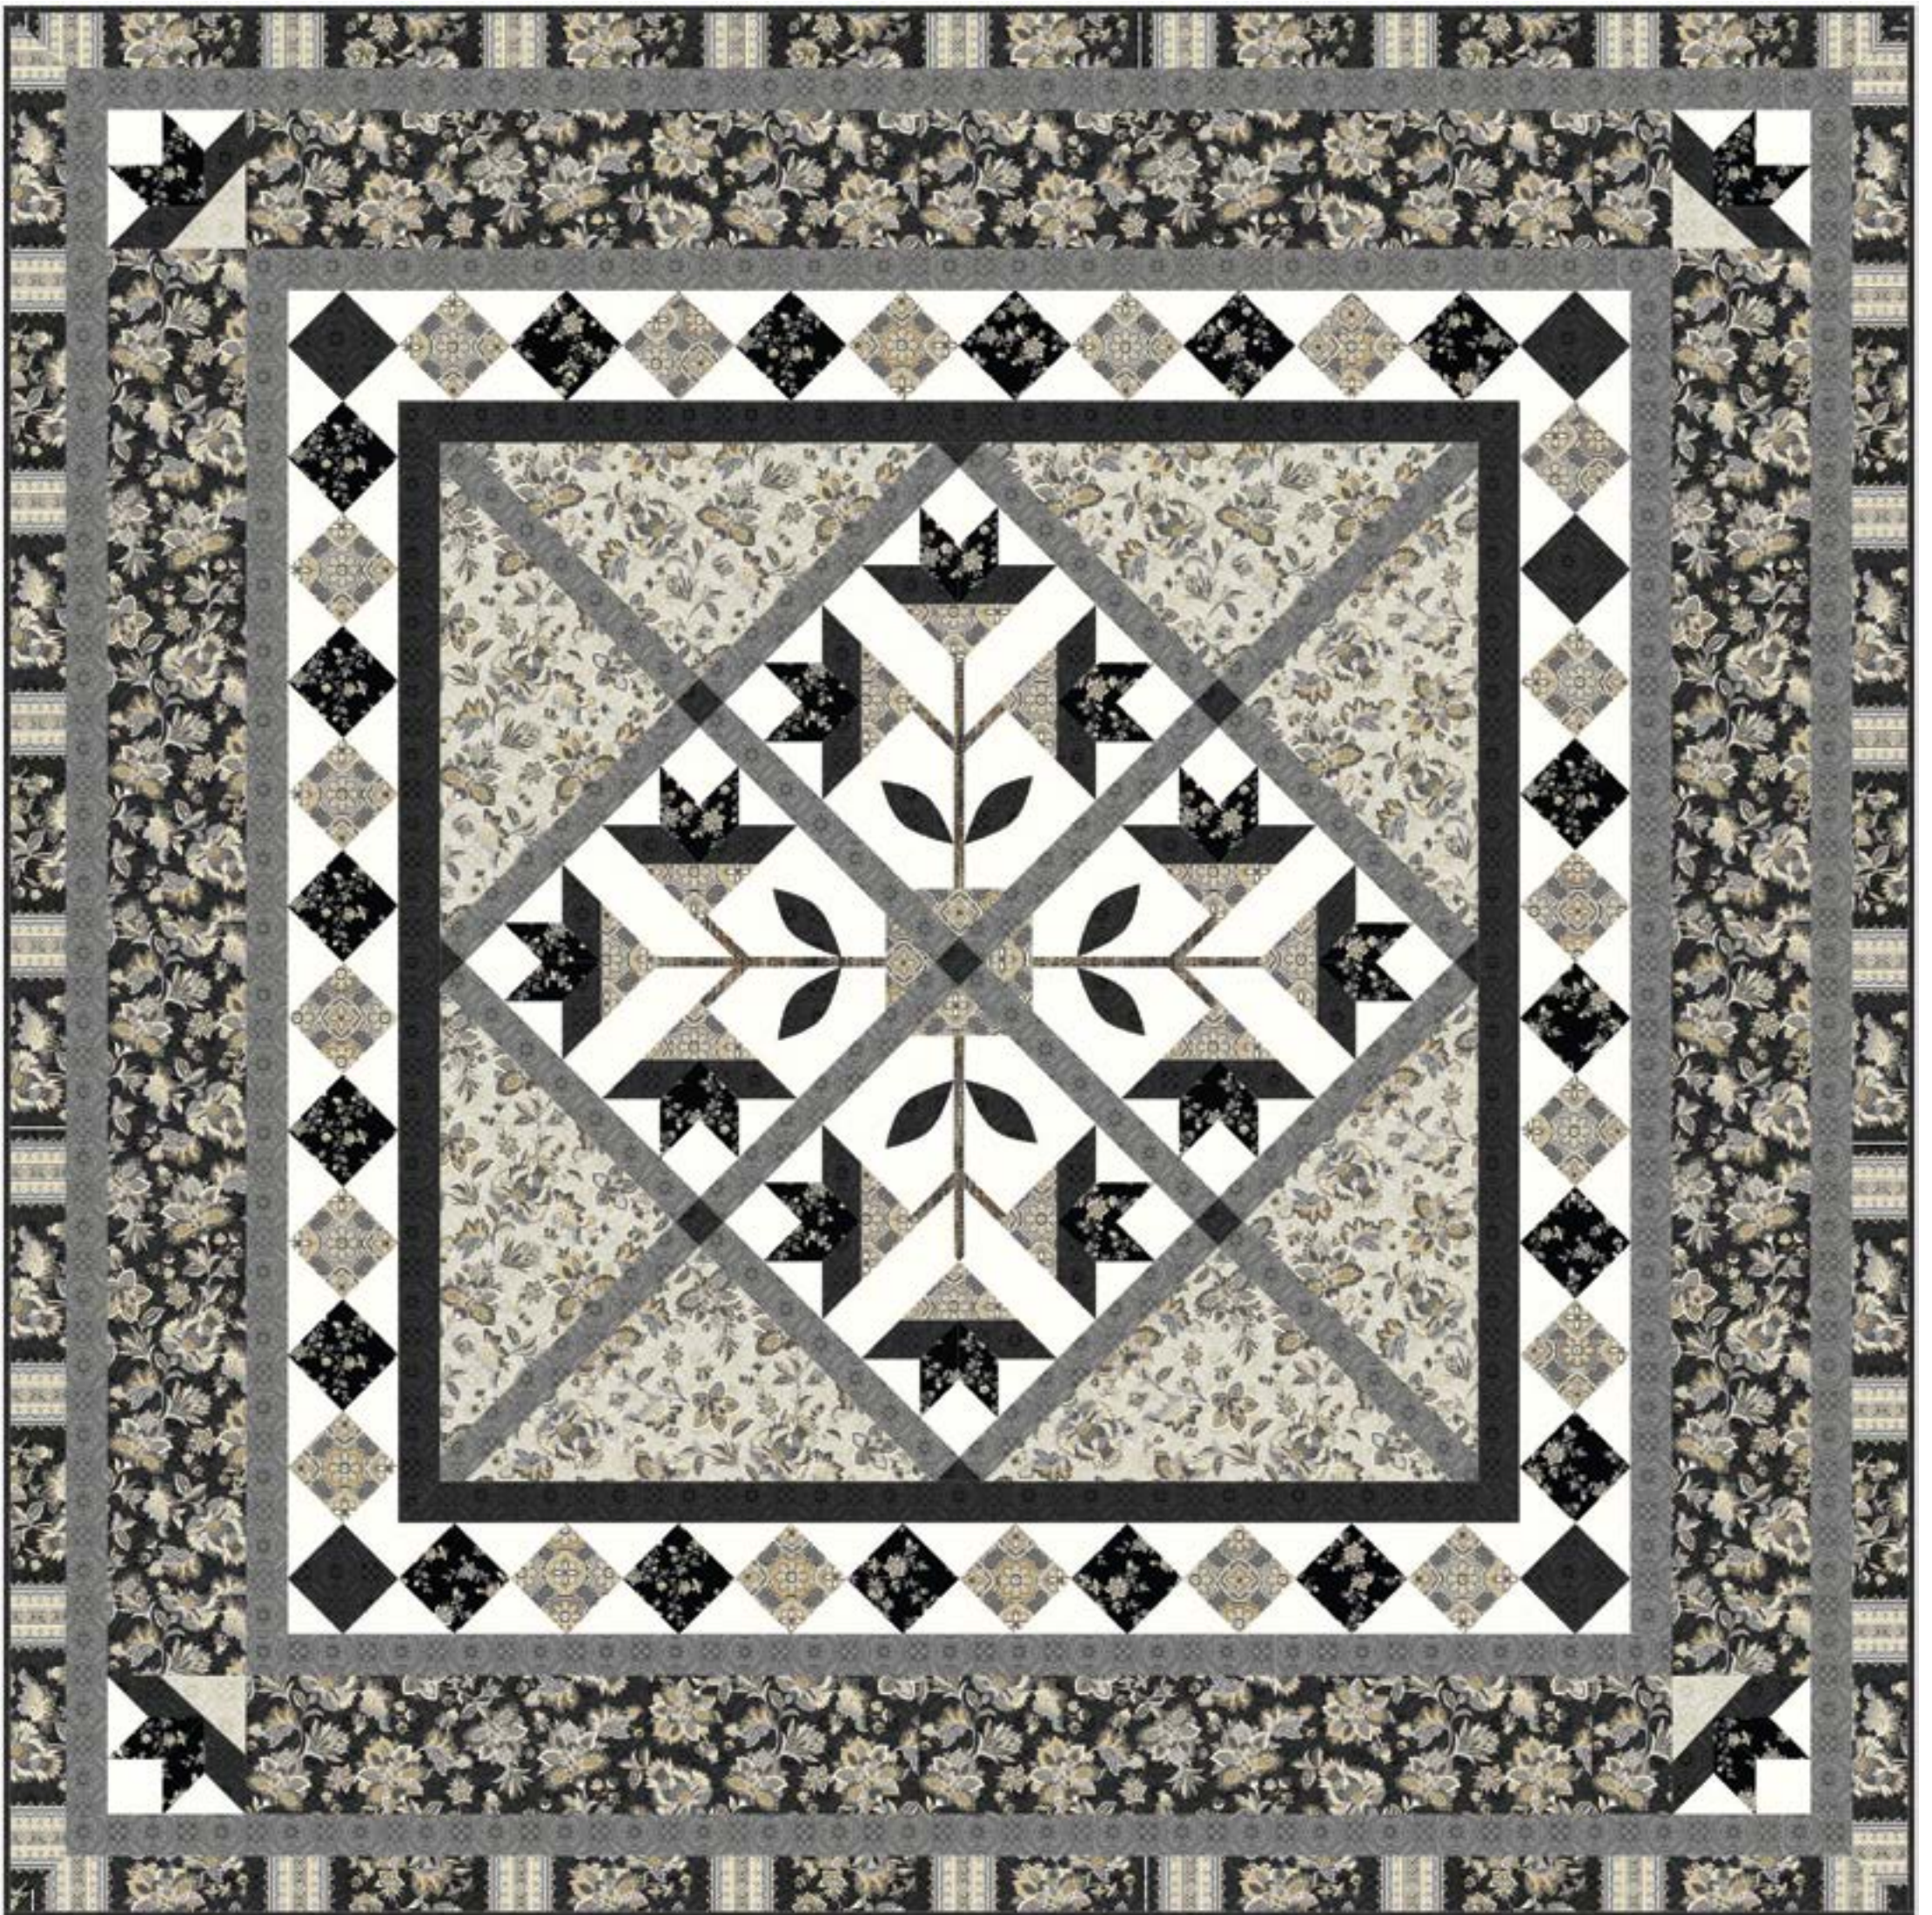

QUEEN'S ROMANCE QUILT

SIZE: 69"W X 69"H | LEVEL: INTERMEDIATE | PATTERN BY: MARSHA EVANS MOORE
FREE PATTERN AVAILABLE AT WWW.MICHAELMILLERFABRICS.COM

FABRIC REQUIREMENTS FOR 1 KIT:

SKU	YARDAGE PER QUILT
DCX11632-CREAM	3/4 YARD
DCX11632-BLACK	1 1/4 YARDS
DCX11635-BLACK	3/4 YARD
CX11634-GRAY	1 1/8 YARDS
CX11636-CREAM	1 3/8 YARDS
CX11636-GRAY	1 1/8 YARDS
CX11636-BLACK*	3/4 YARDS
CX11637-BLACK	1/2 YARD
CX11638-GRAY	1/4 YARD
SC5333-PARCHMENT	1 1/4 YARDS
CX11639-GRAY**	4 1/2 YARDS

*INCLUDES BINDING
 **BACKING

WIDE BACK

108 INCH WIDE BACK COTTON

PAIR OUR WIDE BACK

WBX9166-BLACK

CALLIGRAPHY

WITH THIS PROJECT! USE
2 1/2 YARDS FOR BACKING

*IMAGE SHOWN NOT TRUE TO SCALE