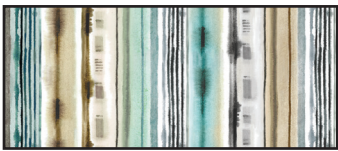

michael miller FABRICS

SHADY CHARACTER QUILT

SIZE: 54"W x 70"H • LEVEL: CONFIDENT BEGINNER • PATTERN BY: SWIRLY GIRLS DESIGN

DCX10059 STONE
1-1/4 YARDS

DCX10056 SEA
1/2 YARD

DCX10060 PEWTER
1-1/4 YARDS
BINDING

DCX10060 BREEZE
1 YARD

DCX10057 KHAKI
1-3/8 YARDS

DCX10058 DELFT
3-1/2 YARDS
BACKING

THIS IS A DIGITAL REPRESENTATION OF THE QUILT TOP, FABRIC MAY VARY.

COMMERCIAL PATTERN AVAILABLE AT WWW.SWIRLYGIRLSDESIGN.COM