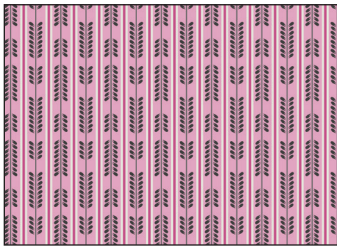

michael miller FABRICS

SHADOW BOXES QUILT - PINK

SIZE: 52"W x 72"H • LEVEL: BEGINNER • PATTERN BY: LADEEBUG DESIGN

THIS IS A DIGITAL REPRESENTATION OF THE QUILT TOP, FABRIC MAY VARY.

COMMERCIAL PATTERN AVAILABLE AT WWW.LADEEBUGDESIGN.COM

p.212.704.0774 | info@michaelmillerfabrics.com | www.michaelmillerfabrics.com

SHADOW BOXES QUILT - PINK

CX10347 CHARCOAL
FAT QUARTER

CX10347 PINK
FAT QUARTER

CX10348 PINK
FAT QUARTER

CX10349 CHARCOAL
FAT QUARTER

CX10349 PINK
FAT QUARTER

CX10350 CHARCOAL
FAT QUARTER

CX10350 PINK
FAT QUARTER

CX10351 PINK
FAT QUARTER

CX10352 PINK
FAT QUARTER

CX9316 CHARCOAL
1-5/8 YARD
INCLUDES BINDING

SC5333 BRIGHT WHITE
2 YARDS

CX10347 CHARCOAL
3-1/4 YARDS
BACKING

WBX9168 BLACK
1-2/3 YARDS
SUGGESTED WIDE BACKING