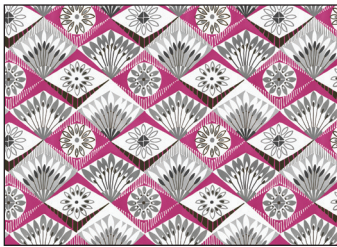

michael miller FABRICS

SHADOW BOXES QUILT - PINK

SIZE: 52"W x 72"H • LEVEL: BEGINNER • PATTERN BY: LADEEBUG DESIGN

THIS IS A DIGITAL REPRESENTATION OF THE QUILT TOP, FABRIC MAY VARY.

COMMERCIAL PATTERN AVAILABLE AT WWW.LADEEBUGDESIGN.COM

p.212.704.0774 | info@michaelmillerfabrics.com | www.michaelmillerfabrics.com

SHADOW BOXES QUILT - PINK

CX10347 CHARCOAL
FAT QUARTER

CX10347 PINK
FAT QUARTER

CX10348 PINK
FAT QUARTER

CX10349 CHARCOAL
FAT QUARTER

CX10349 PINK
FAT QUARTER

CX10350 CHARCOAL
FAT QUARTER

CX10350 PINK
FAT QUARTER

CX10351 PINK
FAT QUARTER

CX10352 PINK
FAT QUARTER

CX9316 CHARCOAL
1-5/8 YARD
INCLUDES BINDING

SC5333 BRIGHT WHITE
2 YARDS

CX10347 CHARCOAL
3-1/4 YARDS
BACKING