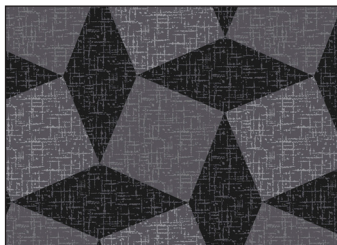

michael miller FABRICS

SHADOW BOXES QUILT - PINK

SIZE: 52"W x 72"H • LEVEL: BEGINNER • PATTERN BY: LADEEBUG DESIGN

THIS IS A DIGITAL REPRESENTATION OF THE QUILT TOP, FABRIC MAY VARY.

COMMERCIAL PATTERN AVAILABLE AT WWW.LADEEBUGDESIGN.COM

p.212.704.0774 | info@michaelmillerfabrics.com | www.michaelmillerfabrics.com

SHADOW BOXES QUILT - PINK

CX10347 CHARCOAL
FAT QUARTER

CX10347 PINK
FAT QUARTER

CX10348 PINK
FAT QUARTER

CX10349 CHARCOAL
FAT QUARTER

CX10349 PINK
FAT QUARTER

CX10350 CHARCOAL
FAT QUARTER

CX10350 PINK
FAT QUARTER

CX10351 PINK
FAT QUARTER

CX10352 PINK
FAT QUARTER

CX9316 CHARCOAL
1-5/8 YARD
INCLUDES BINDING

SC5333 BRIGHT WHITE
2 YARDS

CX10347 CHARCOAL
3-1/4 YARDS
BACKING

WBX9168 BLACK
1-2/3 YARDS
SUGGESTED WIDE BACKING