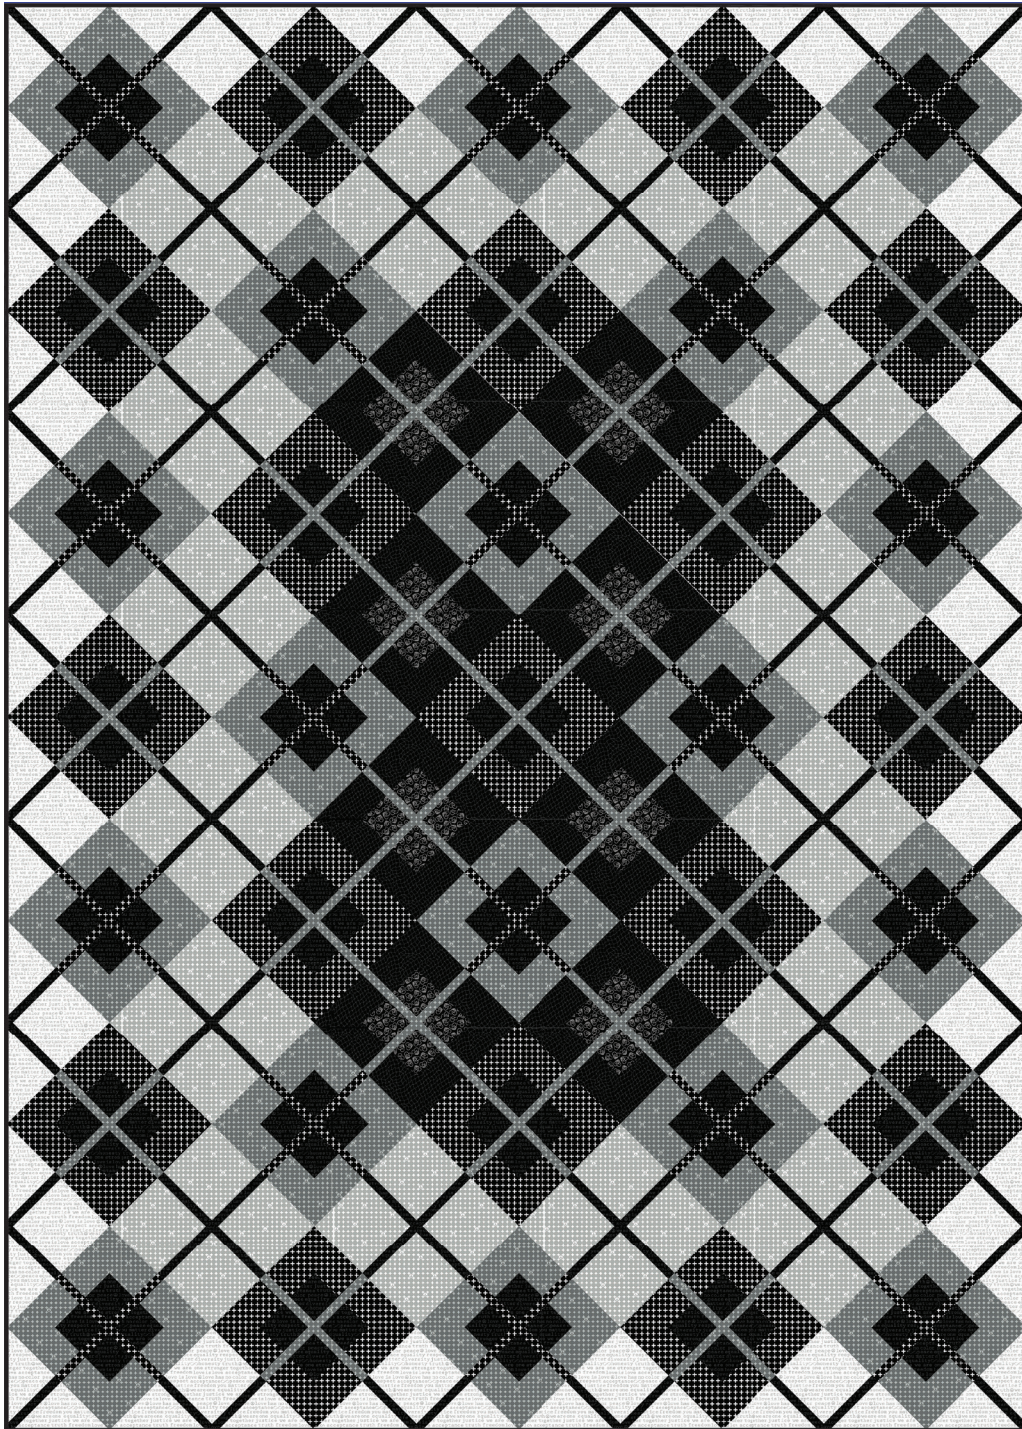

CRISS CROSSROADS QUILT

SIZE: 67" W x 90" H • LEVEL: CONFIDENT BEGINNER • PATTERN BY: EVERYDAY STITCHES

CX9996 NICKEL
3/4 YARD

e @ love is love @ love has no
sity justice freedom you m
esty truth @ we are one equa
stronger together justice we
love acceptance truth fr
ve has no color peace @ love
ance @ peace equality resp
on you matter diversity ju
one equality @ honesty tru
justice we are one stronger
truth freedom love is love ac
e @ love is love @ love has no
sity respect acceptance @
sity justice freedom you m
esty truth @ we are one equa
stronger together justice we

CX9996 METAL
2-1/8 YARDS

THIS IS A DIGITAL REPRESENTATION OF THE QUILT TOP, FABRIC MAY VARY.

COMMERCIAL PATTERN AVAILABLE AT WWW.EVERYDAYSTITCHES.COM