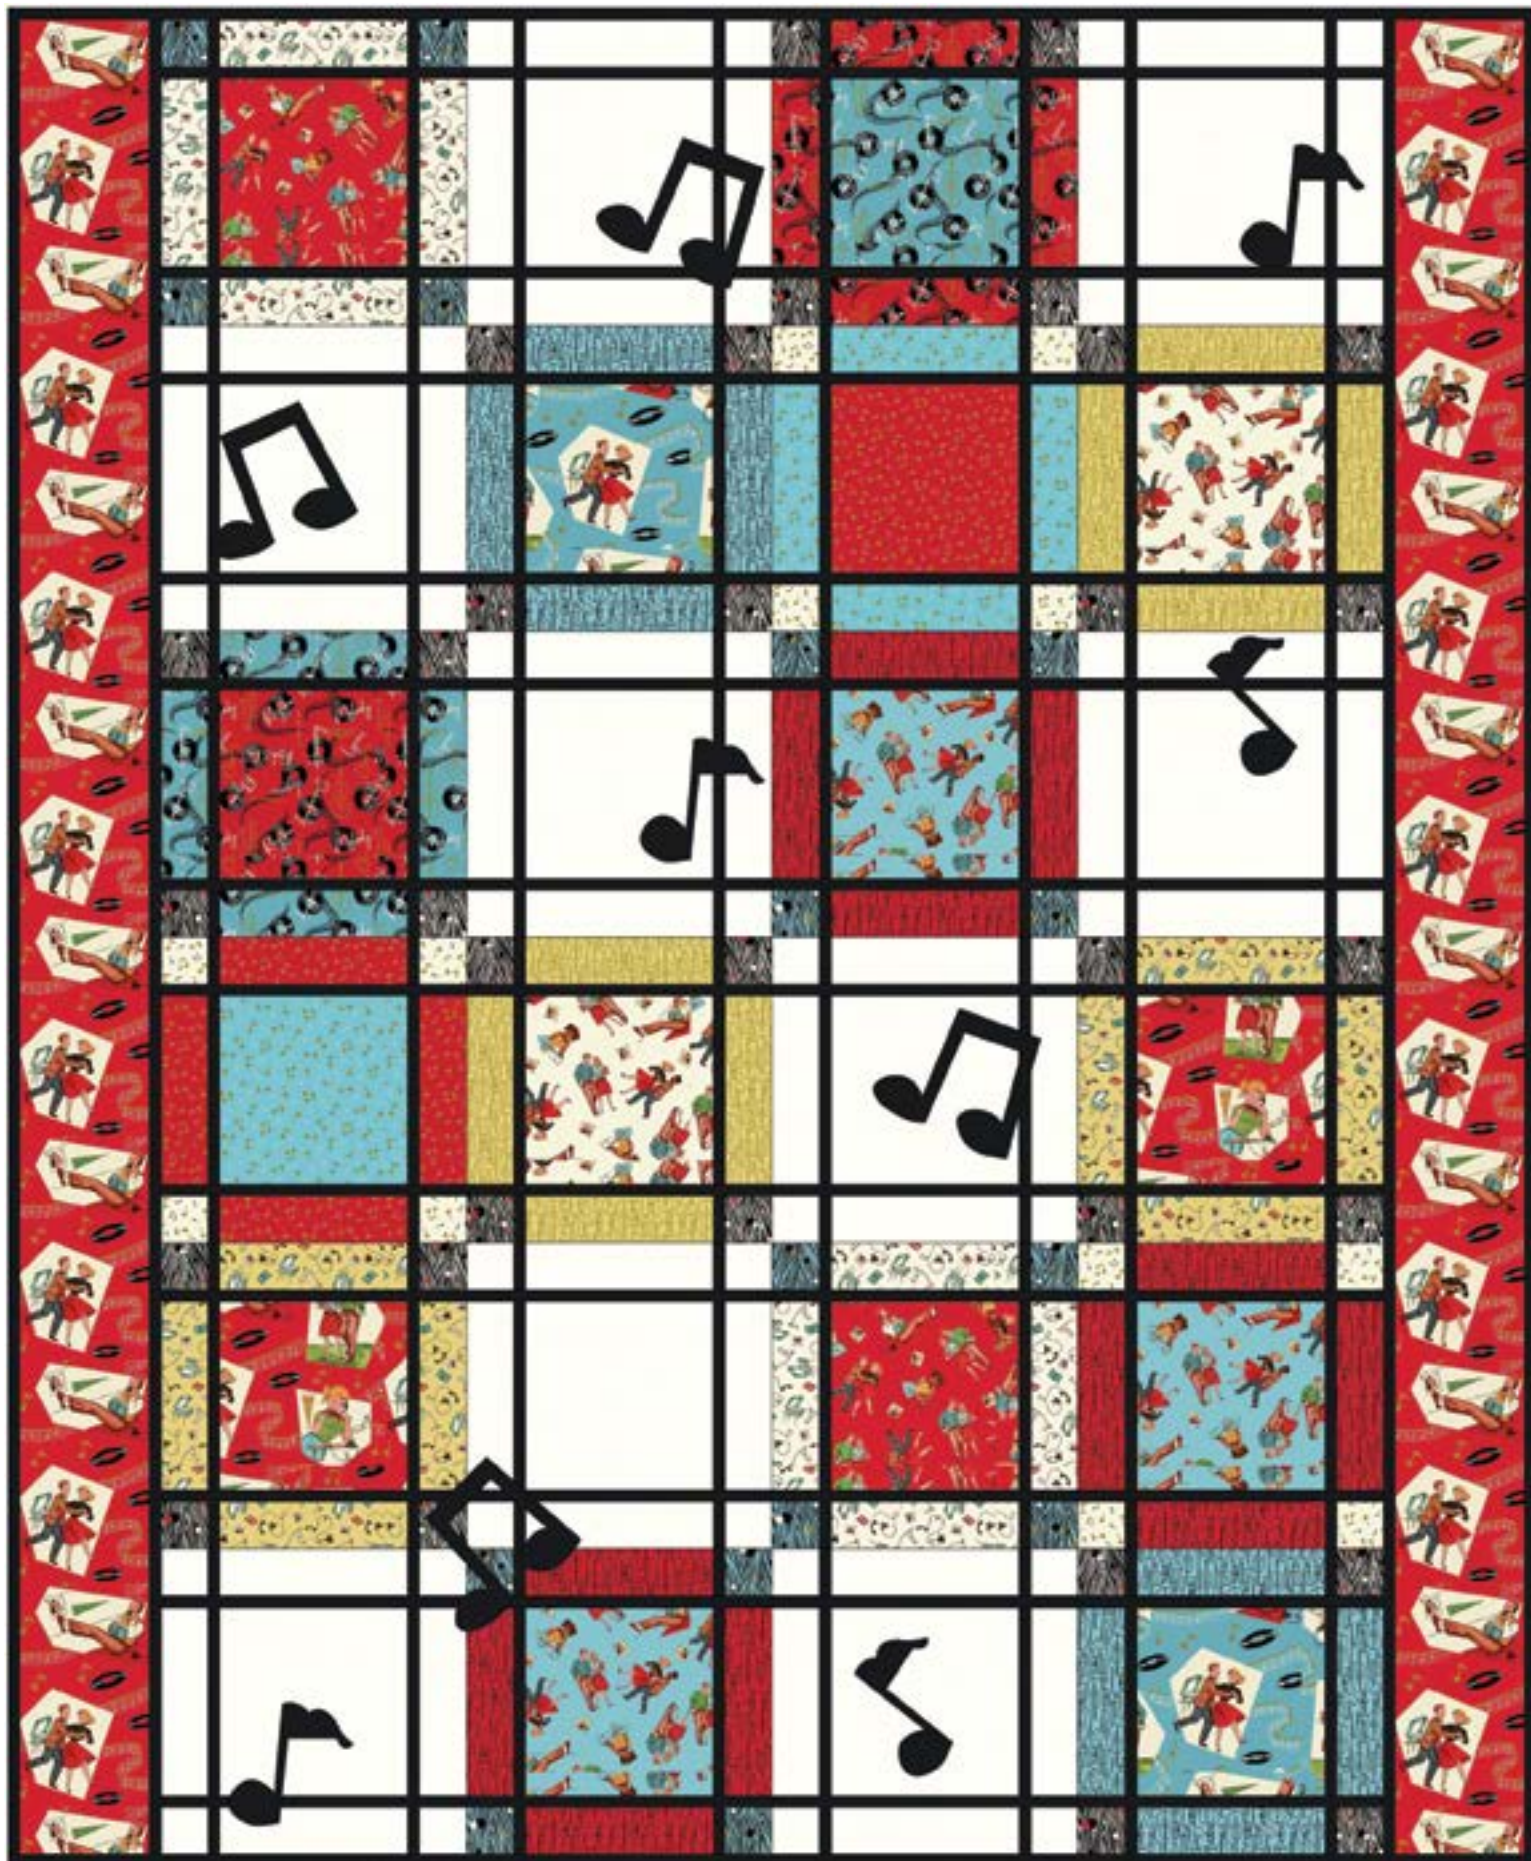

# DORM LIVIN' QUILT

SIZE: 64"W X 78"H | LEVEL: INTERMEDIATE | PATTERN BY: COACH HOUSE DESIGNS

\*THIS IS A DIGITAL REPRESENTATION OF THE QUILT TOP. FABRIC MAY VARY.

COMMERCIAL PATTERN AVAILABLE AT [WWW.COACHHOUSEDESIGNS.COM](http://WWW.COACHHOUSEDESIGNS.COM)  
CHECKER DISTRIBUTORS & EE SCHENCK

### FABRIC REQUIREMENTS FOR 1 KIT:

SKU	YARDAGE PER QUILT	# OF BOLTS FOR 12 KITS
CX10889-BLUE	1/8 YARD	1 BOLT (1 1/2 YARD)
SC5333-BLACK*	1 7/8 YARDS	2 BOLTS (22 1/2 YARDS)
CX10888-CREAM	1/4 YARD	1 BOLT (3 YARDS)
DCX10886-RED	FAT QUARTER	1 BOLT (3 YARDS)
SC5333-CREAM	1 3/8 YARD	2 BOLTS (16 1/2 YARDS)
CX10889-CREAM	1/4 YARD	1 BOLT (3 YARDS)
CX10887-RED	FAT QUARTER	1 BOLT (3 YARDS)
CX10887-BLUE	FAT QUARTER	1 BOLT (3 YARDS)
CX10890-BLUE	1/4 YARD	1 BOLT (3 YARDS)
DCX10885-BLUE	FAT QUARTER	1 BOLT (3 YARDS)
CX10891-CREAM	1/8 YARD	1 BOLT (1 1/2 YARD)
CX10891-BLUE	FAT QUARTER	1 BOLT (3 YARDS)
CX10891-RED	FAT QUARTER	1 BOLT (3 YARDS)
CX10890-YELLOW	1/4 YARD	1 BOLT (3 YARDS)
DCX10886-CREAM	FAT QUARTER	1 BOLT (3 YARDS)
CX10890-RED	1/4 YARD	1 BOLT (3 YARDS)
DCX10886-BLUE	3/8 YARD	1 BOLT (4 1/2 YARDS)
CX10888-YELLOW	1/4 YARD	1 BOLT (3 YARDS)
DCX10885-RED**	5 1/8 YARDS	5 BOLTS (61 1/2 YARDS)

**TOTAL # OF BOLTS: 25 BOLTS (20 W/O BACKING)**

\*INCLUDES BINDING

\*\*BACKING

**WIDE BACK**  
108 INCH WIDE BACK COTTON

PAIR OUR WIDE BACK  
**WBX9858-BEIGE SEA NAVIGATION**  
WITH THIS PROJECT! USE  
**2 YARDS** FOR BACKING  
\*IMAGE SHOWN NOT TRUE TO SCALE