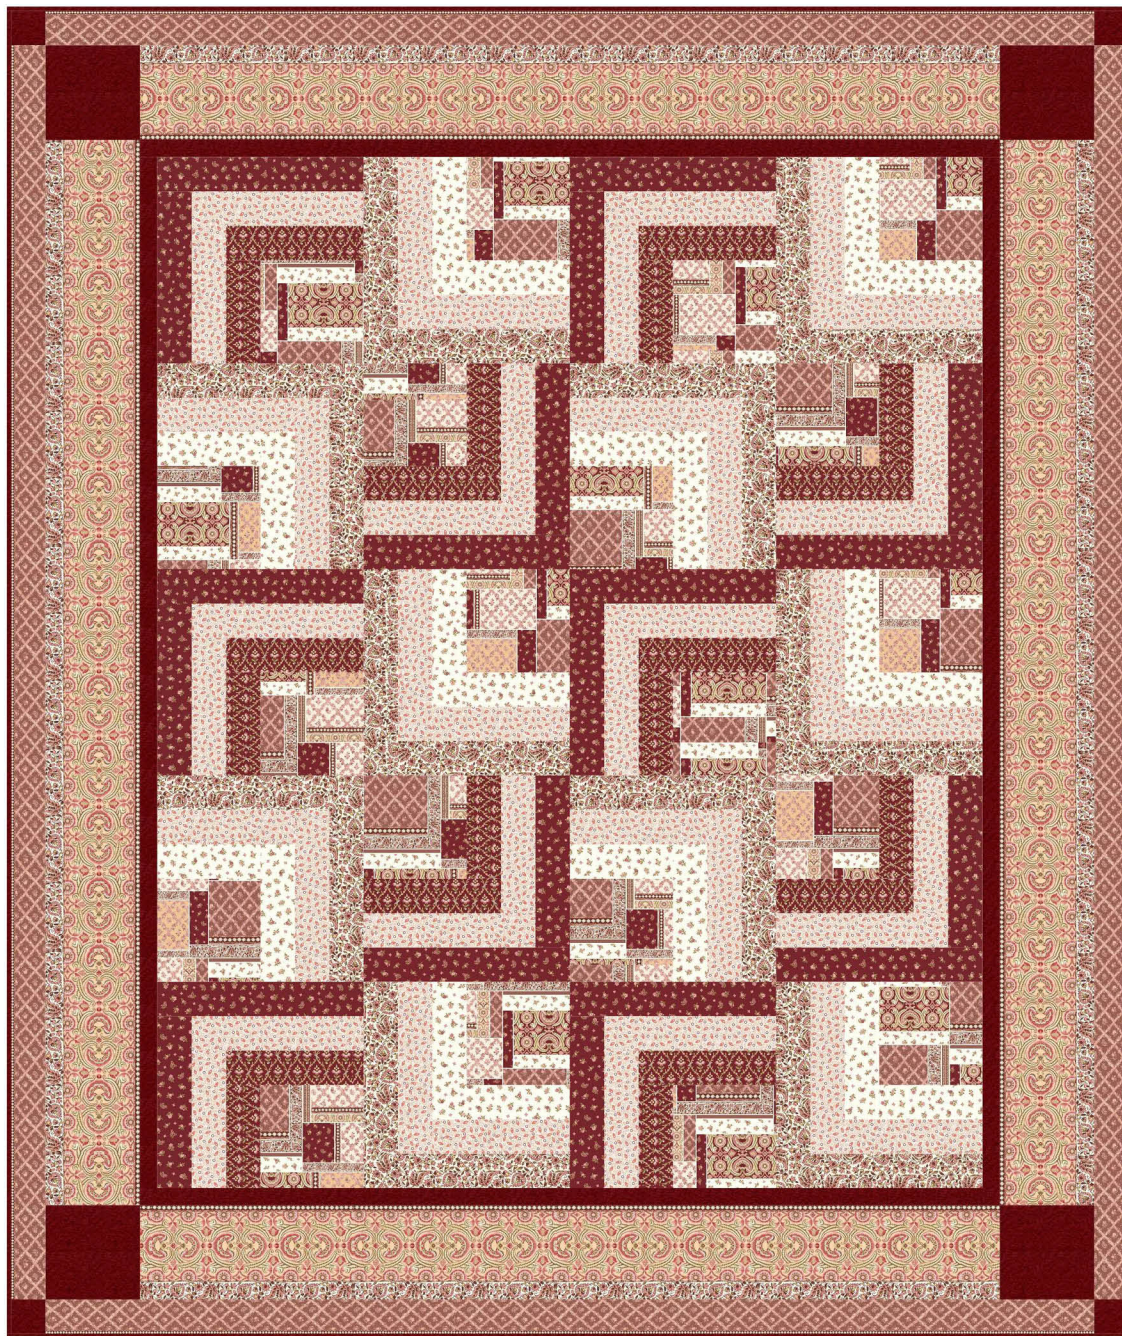

HIDDEN COTTAGE BOXES QUILT (TERRACOTTA)

SIZE: 65" W X 77" H | LEVEL: CONFIDENT BEGINNER

PATTERN BY: LADEEBUG DESIGN

COMMERCIAL PATTERN AVAILABLE AT WWW.LADEEBUGDESIGN.COM & CHECKER DISTRIBUTORS

*THIS IS A DIGITAL REPRESENTATION OF THE QUILT TOP. FABRIC MAY VARY.

FABRIC REQUIREMENTS FOR 1 KIT:

SKU	YARDAGE PER QUILT
DCX11986-TERRACOTTA	7/8 YARD
DCX11996-SPICE	1/2 YARD
DCX11994-CREAM	1/2 YARD
DCX11995-BLUSH	1 YARD
DCX11994-SPICE	2/3 YARD
DCX11987-CREAM	2/3 YARD
SC5333-SPICE*	1 1/4 YARDS
DCX11988-NITE	2 1/4 YARDS
DCX11987-TERRACOTTA**	4 YARDS

*INCLUDES BINDING | **BACKING

WIDE BACK

108 INCH WIDE BACK COTTON

PAIR OUR WIDE BACK
WBX9445-BEIGE
PERFUME LABELS
 WITH THIS PROJECT! USE
2 YARDS FOR BACKING

*IMAGE SHOWN NOT TRUE TO SCALE