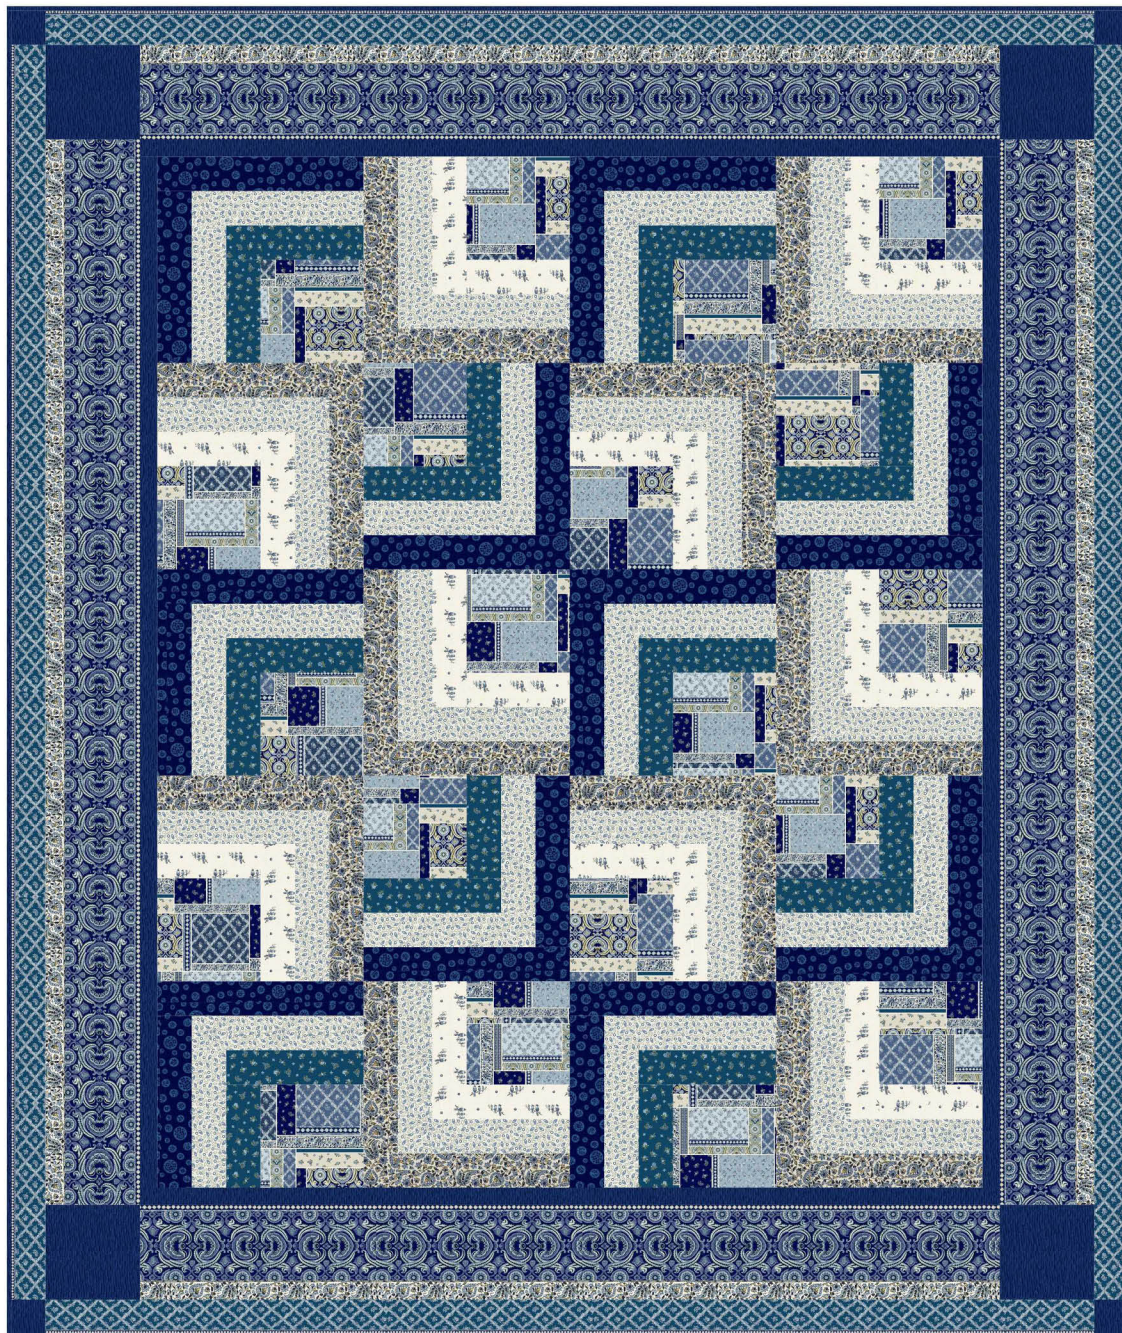

HIDDEN COTTAGE BOXES QUILT (NITE)

SIZE: 65" W X 77" H | LEVEL: CONFIDENT BEGINNER

PATTERN BY: LADEEBUG DESIGN

COMMERCIAL PATTERN AVAILABLE AT WWW.LADEEBUGDESIGN.COM & CHECKER DISTRIBUTORS

*THIS IS A DIGITAL REPRESENTATION OF THE QUILT TOP. FABRIC MAY VARY.

FABRIC REQUIREMENTS FOR 1 KIT:

SKU	YARDAGE PER QUILT
DCX11986-NITE	7/8 YARD
DCX11994-CELESTIAL	1/2 YARD
DCX11991-WEDGEWOOD	1/2 YARD
DCX11995-WEDGEWOOD	1 YARD
DCX11989-NITE	2/3 YARD
DCX11987-ANTIQUE	2/3 YARD
SC5333-NITE*	1 1/4 YARDS
DCX11988-NITE	2 1/4 YARDS
DCX11987-DENIM**	4 YARDS

*INCLUDES BINDING | **BACKING

WIDE BACK

108 INCH WIDE BACK COTTON

PAIR OUR WIDE BACK

WBX9858-NAVY

SEA NAVIGATION

WITH THIS PROJECT! USE

2 1/2 YARDS FOR BACKING

*IMAGE SHOWN NOT TRUE TO SCALE