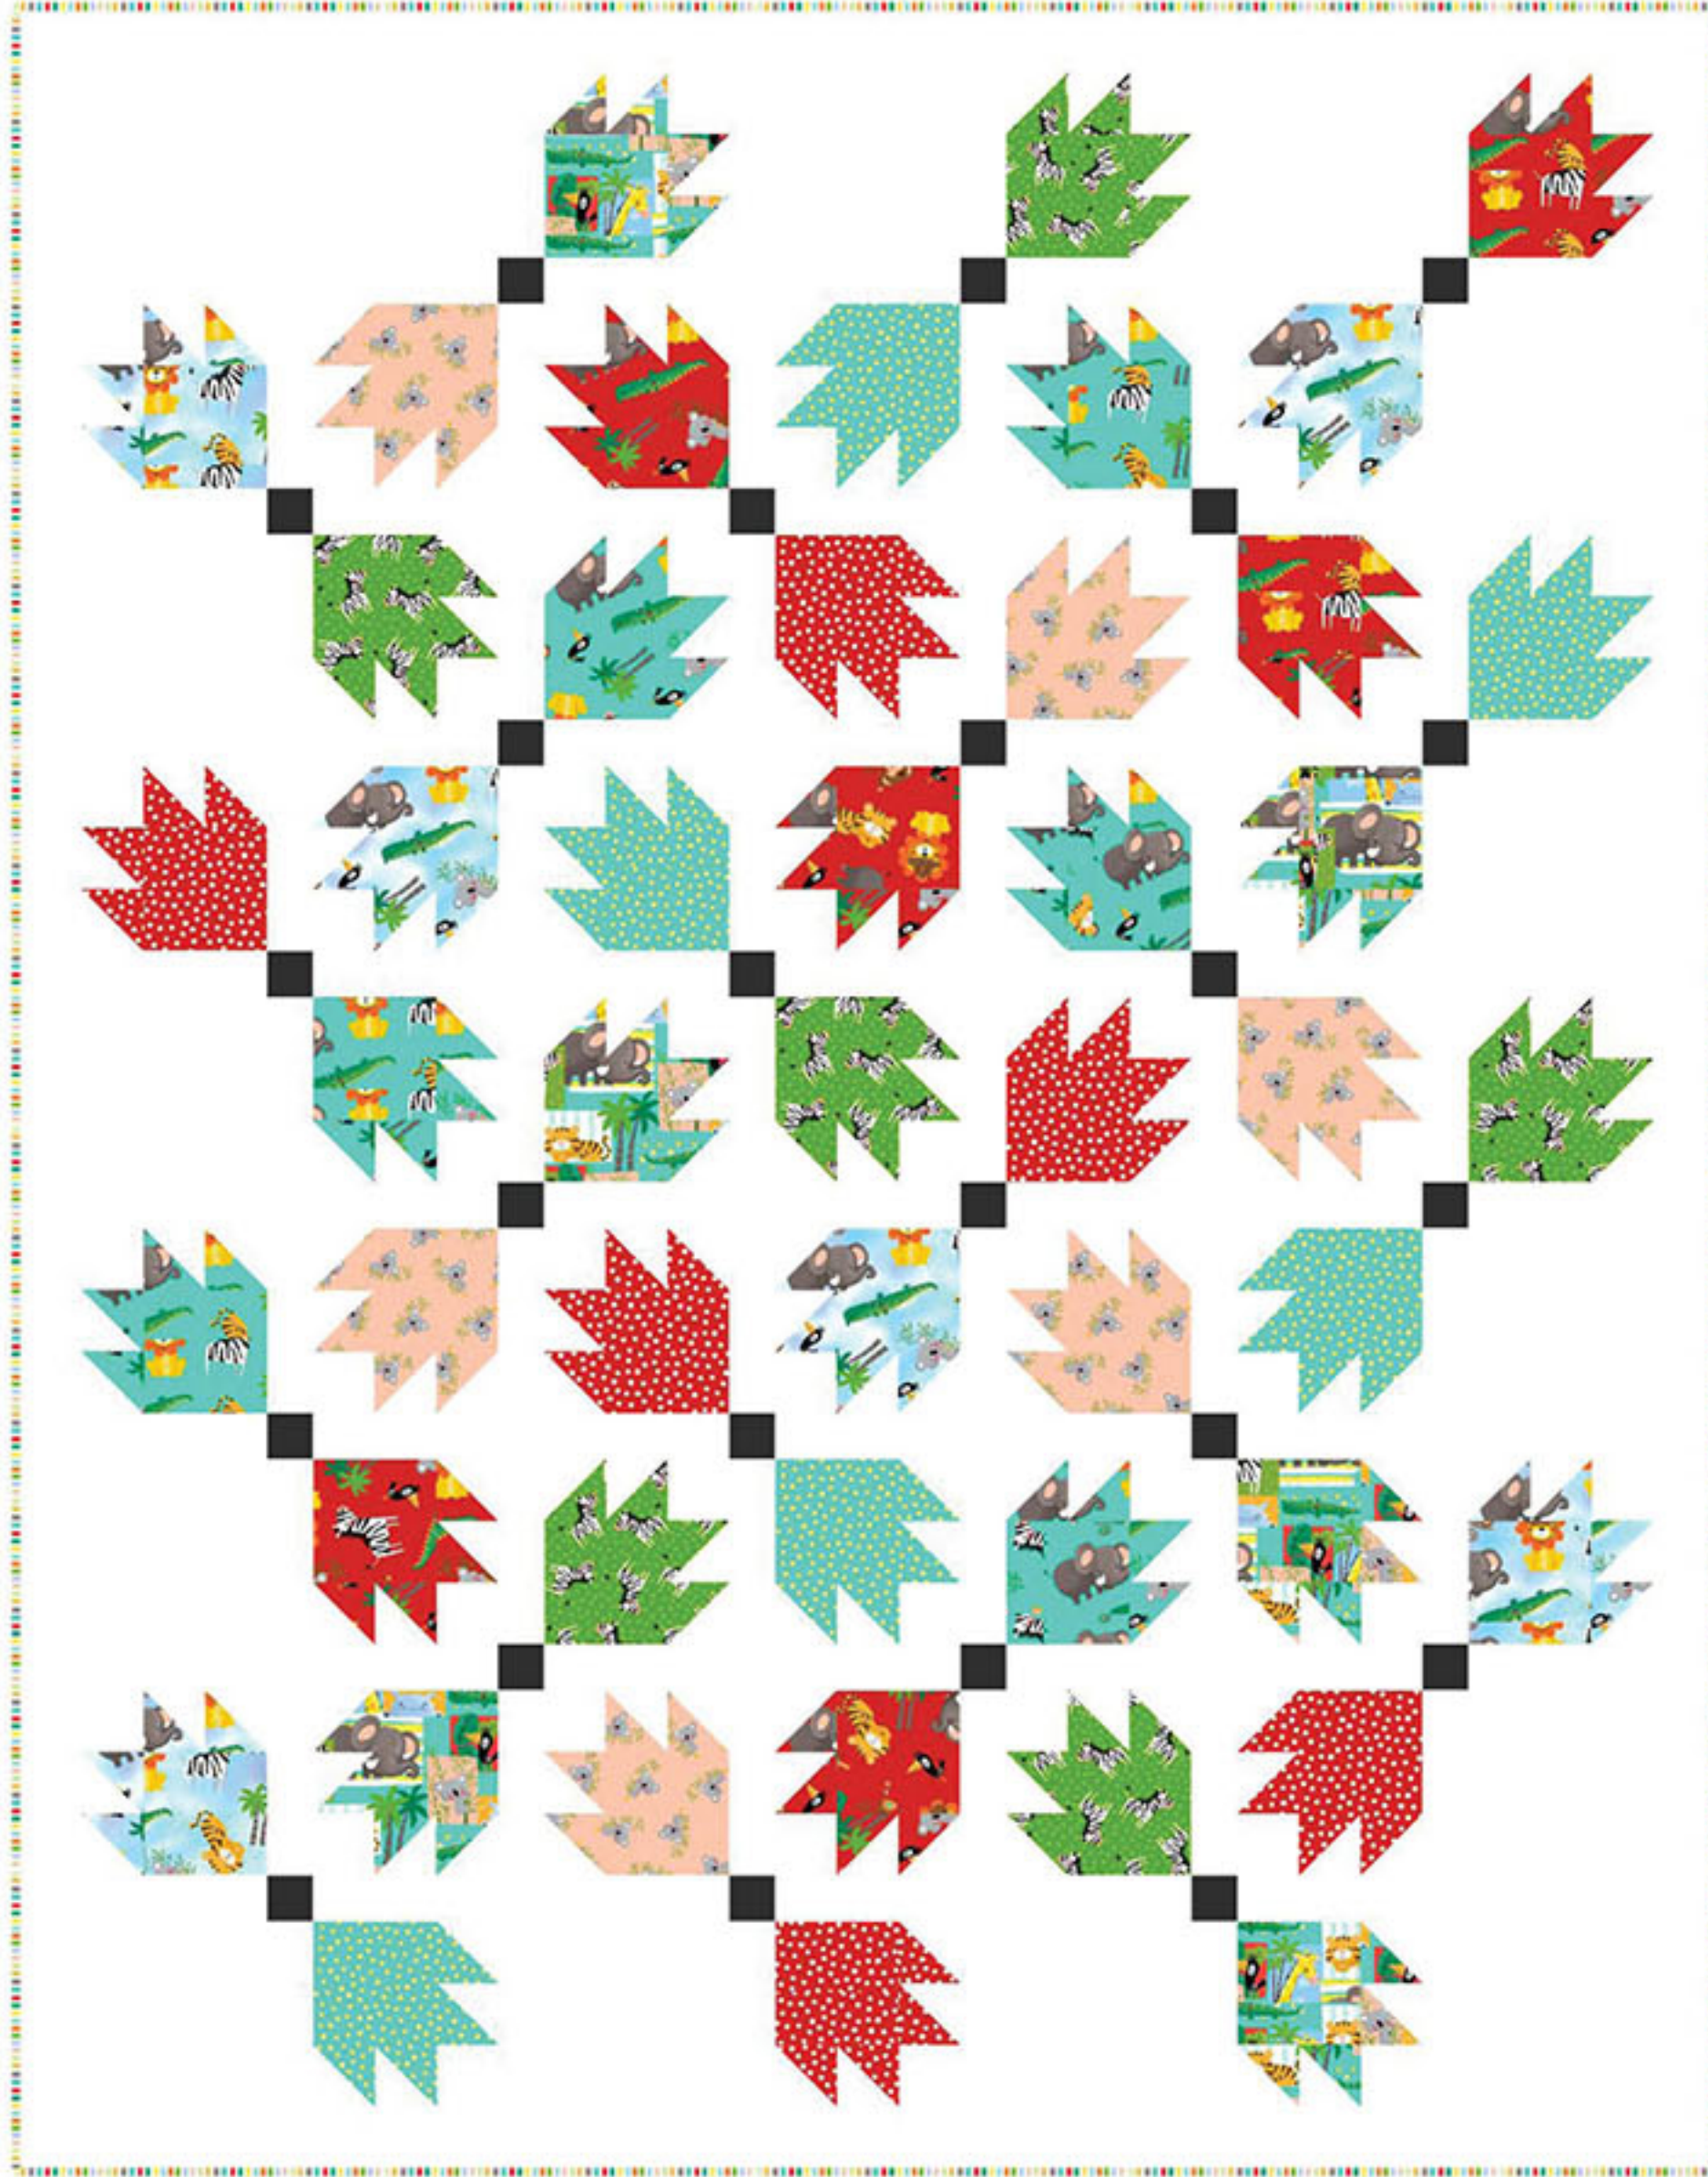

TEA LEAVES QUILT

SIZE: 55 1/2"W X 70 1/2"H | LEVEL: CONFIDENT BEGINNER

PATTERN BY: MEADOW MIST DESIGNS

COMMERCIAL PATTERN AVAILABLE AT WWW.MEADOWMISTDESIGNS.COM

*THIS IS A DIGITAL REPRESENTATION OF THE QUILT TOP. FABRIC MAY VARY.

FABRIC REQUIREMENTS FOR 1 KIT:

SKU	YARDAGE PER QUILT
CX11839-MULTI	1/4 YARD
CX11840-BLUE	1/4 YARD
CX11840-RED	1/4 YARD
CX11840-TURQUOISE	1/4 YARD
CX11841-RED	1/4 YARD
CX11841-TURQUOISE	1/4 YARD
CX11842-GREEN	1/4 YARD
CX11844-PEACH	1/4 YARD
SC5333-CHARCOAL	1/4 YARD
SC5333-SOFT WHITE	3 3/8 YARDS
CX11847-MULTI*	5/8 YARD
CX11839-MULTI**	3 5/8 YARDS

*INCLUDES BINDING | **BACKING

WIDE BACK

108 INCH WIDE BACK COTTON

PAIR OUR WIDE BACK

WBX6774-AQUA

VINE MAZE

WITH THIS PROJECT! USE

1 1/2 YARDS FOR BACKING

*IMAGE SHOWN NOT TRUE TO SCALE