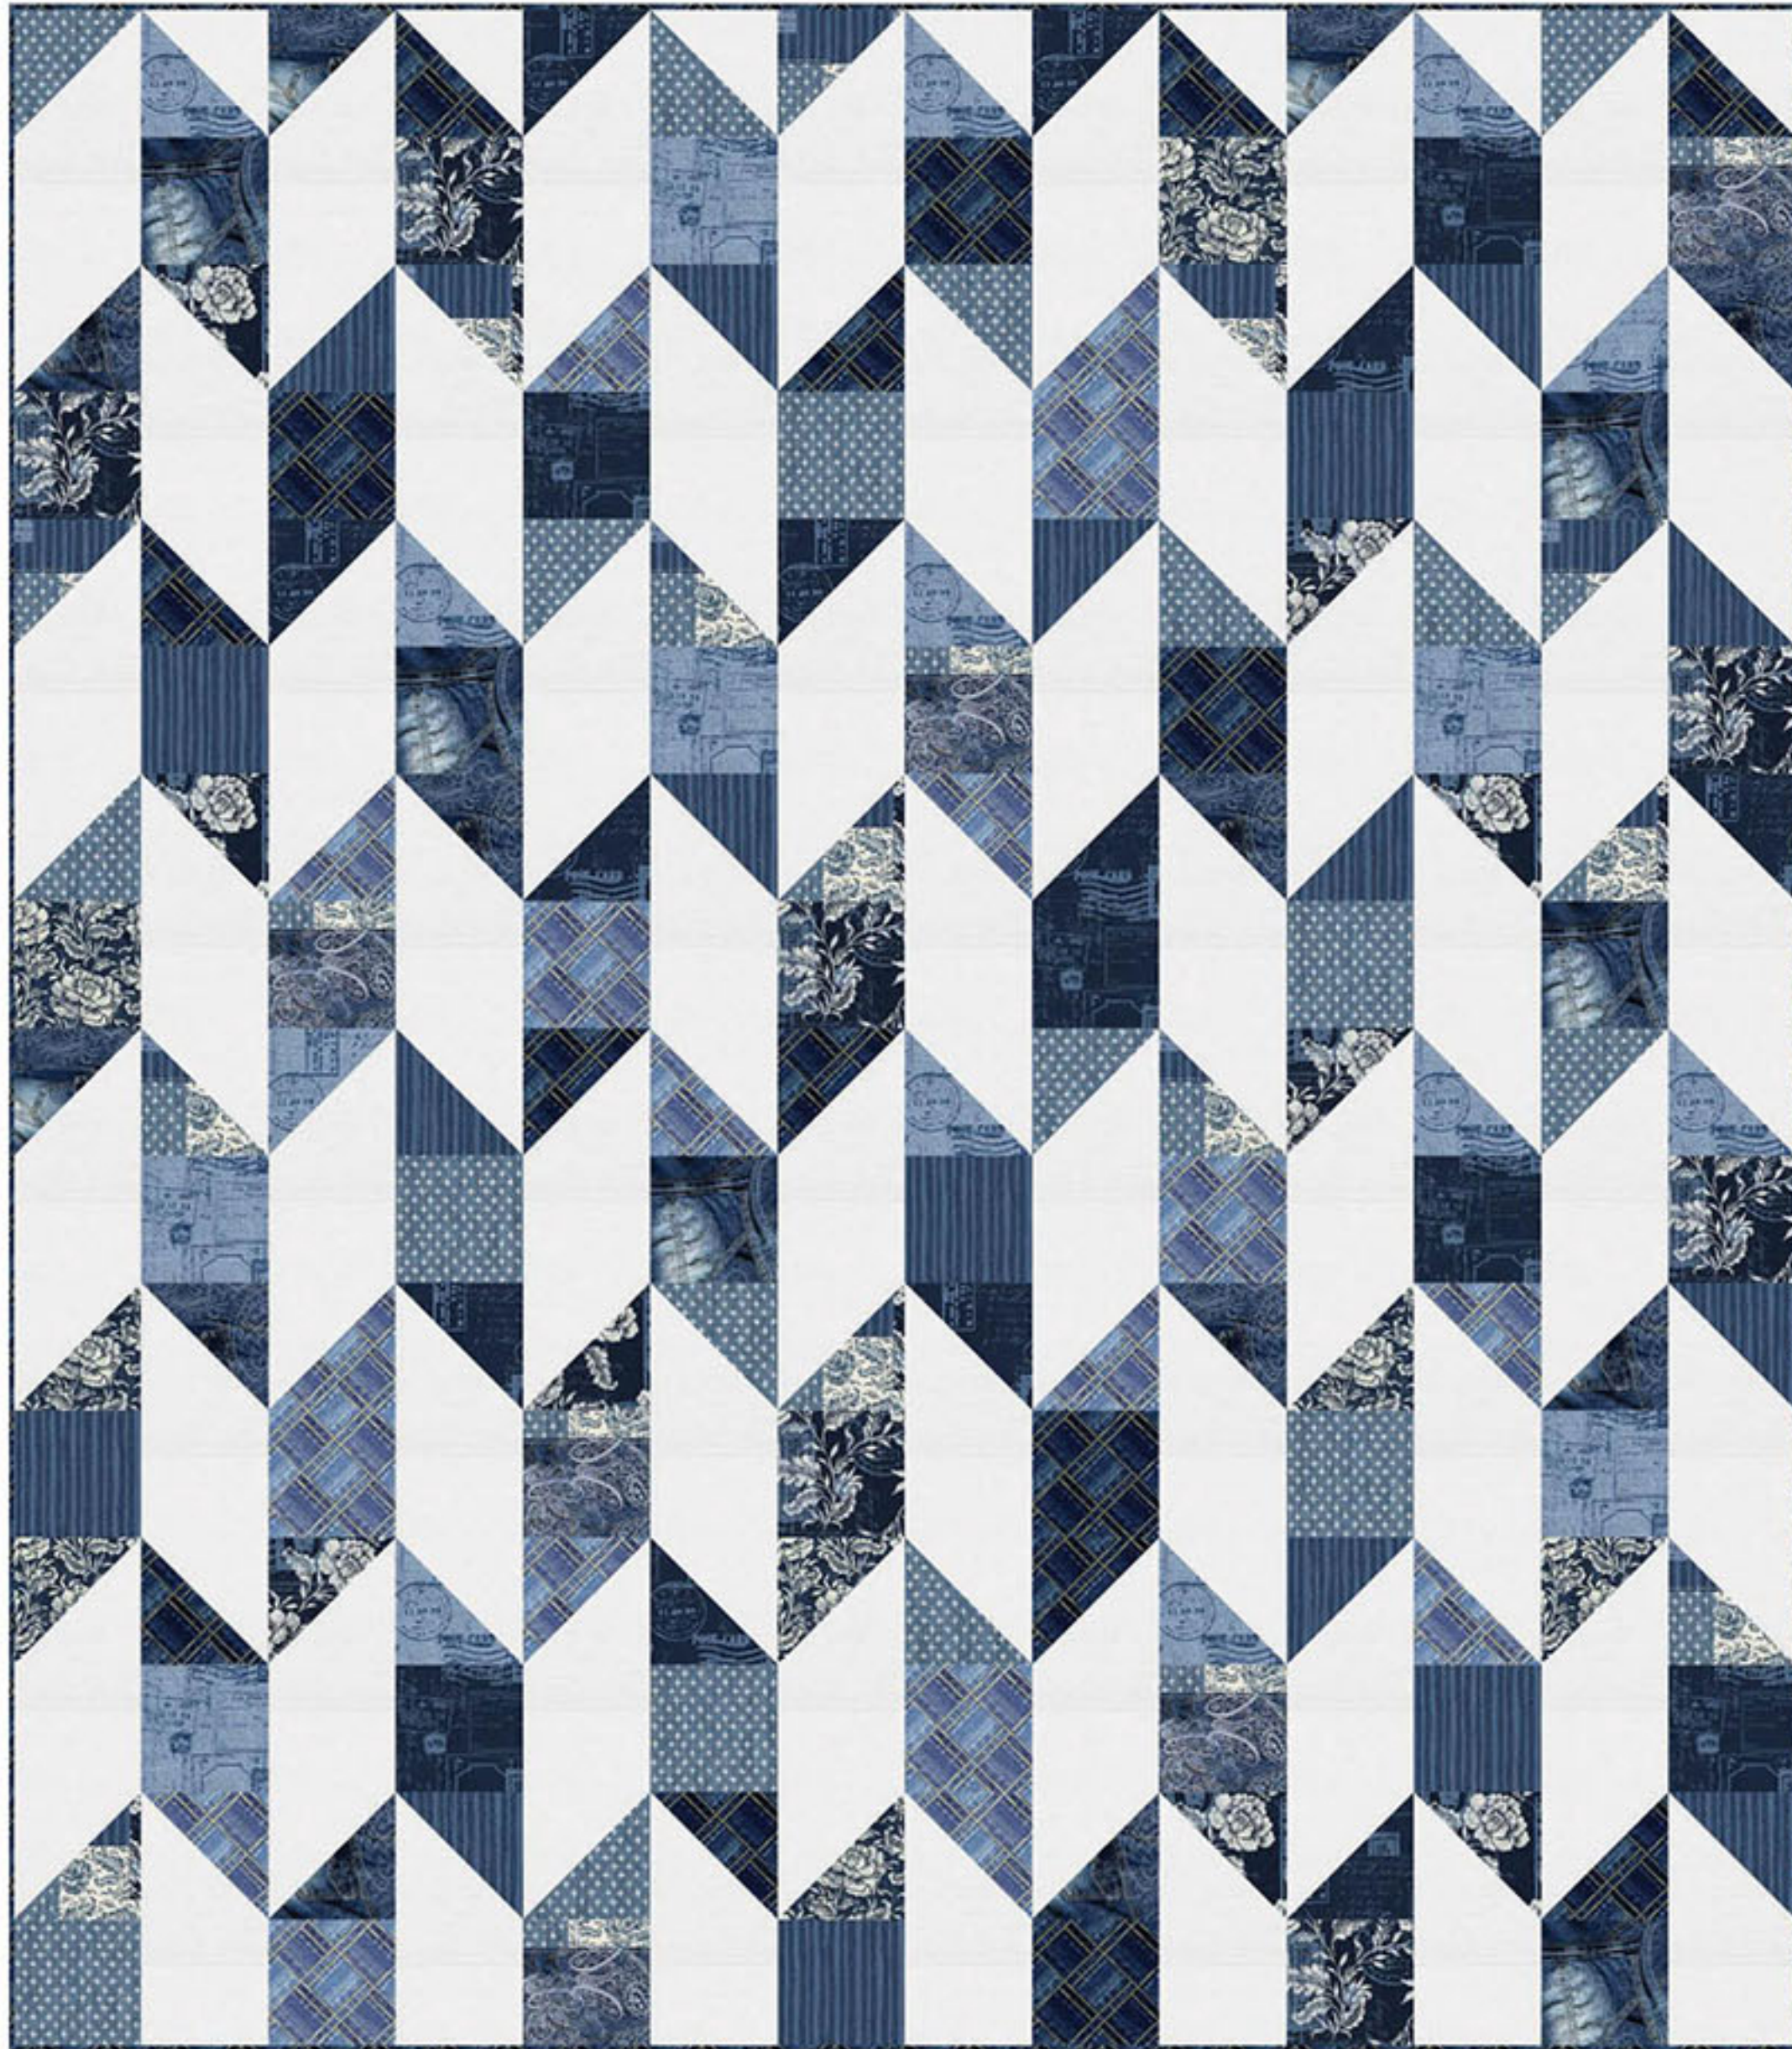

# BOARD AND BATTEN QUILT

SIZE: 56 1/2"W X 64 1/2"H | LEVEL: CONFIDENT BEGINNER

PATTERN BY: MEADOW MIST DESIGNS

COMMERCIAL PATTERN AVAILABLE AT [WWW.MEADOWMISTDESIGNS.COM](http://WWW.MEADOWMISTDESIGNS.COM),  
BREWER, EE SCHENCK & CHECKER DISTRIBUTORS

\*THIS IS A DIGITAL REPRESENTATION OF THE QUILT TOP. FABRIC MAY VARY.

**WIDE BACK**  
108 INCH WIDE BACK COTTON

PAIR OUR WIDE BACK  
**WBX10060-ICE BLUE  
FRESCO**  
WITH THIS PROJECT! USE  
**2 YARDS** FOR BACKING  
\*IMAGE SHOWN NOT TRUE TO SCALE

\*INCLUDES BINDING | \*\*BACKING

FABRIC REQUIREMENTS FOR 1 KIT:	
SKU	YARDAGE PER QUILT
DCX11802-DENIM	1/4 YARD
DCX11802-NAVY	1/4 YARD
DCX11804-DENIM	1/4 YARD
DCX11805-DENIM	1/4 YARD
DCX11804-NAVY	1/4 YARD
DCX11806-NAVY	1/4 YARD
DCX11807-NAVY	1/4 YARD
DCX11808-DENIM	1/4 YARD
DCX11809-DENIM	1/4 YARD
SC5333-MOON	2 1/8 YARDS
DCX11805-NAVY*	7/8 YARD
DCX11802-BLUE**	3 5/8 YARDS