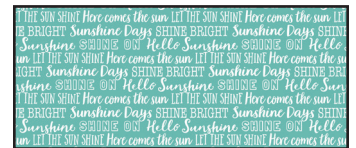

CX7161 CARNATION  
FAT QUARTER

CX7161 LEMON  
FAT QUARTER

CX7161 LUNA  
FAT QUARTER

DC10168 BLACK  
FAT QUARTER

DC10169 WHITE  
FAT QUARTER

DC10170 TURQUOISE  
FAT QUARTER

DC10170 YELLOW  
FAT QUARTER

DC10171 WHITE  
FAT QUARTER