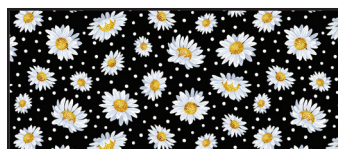

CX7161 CARNATION  
FAT QUARTER

CX7161 LEMON  
FAT QUARTER

CX7161 LUNA  
FAT QUARTER

DC10168 BLACK  
FAT QUARTER

DC10169 WHITE  
FAT QUARTER

DC10170 TURQUOISE  
FAT QUARTER

DC10170 YELLOW  
FAT QUARTER

DC10171 WHITE  
FAT QUARTER

SC5333 BLACK  
FAT QUARTER

SC5333 BRIGHT WHITE  
FAT QUARTER

DC10170 BLACK  
FAT QUARTER  
\*3/8 BINDING\*

DC10168 BLACK  
1-1/4 YARDS  
\*BACKING\*