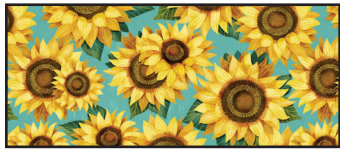

HELLO SUNSHINE BY MONKEY MIND DESIGN RISE AND SHINE QUILT

DC10166 TURQUOISE
FAT QUARTER