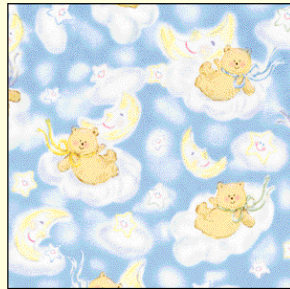

Fabric Requirements

FX2615 Cream
On a Cloud
1-1/4 yards

FX2615 Sky
On a Cloud
1-1/2 yards

SB2466 Sky
Snuggle Up
2 yards
(Backing)

FX2490 Candy
Dumb Dot
1 yard

FX2490 Sky
Dumb Dot
1-1/2 yards

On a Cloud

Quilt Designed by Heidi Pridemore