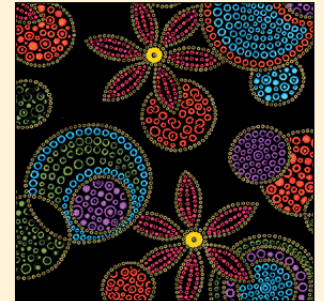

Bead Around Quilt

Quilt Design by Ronda Kae Beyer

Fabric Requirements

CM2534 Black
Bead Mosaic
1/4 yard

CM2533 Black
Bead Floral
1 yard

CM2535 Black
Bead Around
1 1/4 yard

K1141
Krystal
1/3 yard

K1175
Krystal
3/4 yard