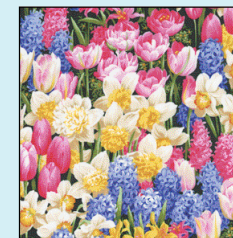

Reflection Quilt

Quilt Design by Rob Appell

Fabric Requirements

CX2135 Green
Park Landscape
2 yards

CX2517 Blue
Clouds
1 1/4 yards

CX2492 Pink
Spring Blossoms
1/2 yard

CX2491 Pink
Spring Tulips
1/2 yard

CX1517 Green
Sage Brush
1/2 yard